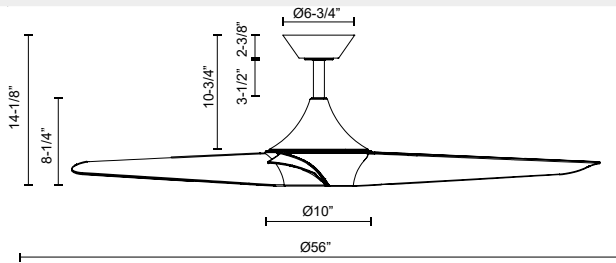

alora mood

P. 1.855.855.8926

CANADA: 19054 28TH Avenue Surrey - BC V3Z 6M3

USA: 3035 E. Lone Mountain Rd - Las Vegas, NV, 89081

EMIKO CF523056

FIXTURE DIMENSIONS	D56" x H14 1/8"
LIGHT SOURCE	LED
MAX WATTAGE	Total 53W Max [20W LED + Max 33W Motor]
TOTAL LUMENS	1900lm
DELIVERED LUMENS	1114lm
VOLTAGE	120V
COLOR TEMPERATURE	3000K
CRI (RA)	90CRI
DIMMABLE	Integrated Dimming with Remote
DIFFUSER DETAILS	Polymeric Diffuser
MATERIAL	Steel & Aluminum Body, ABS Blade
ROD LENGTH	3-1/2" (for different rod length, contact factory)
WIRE LENGTH	78" with 78" safety cable
MINIMUM HANG HEIGHT	14"
SLOPED CEILING ADAPTABLE	Yes, Up to 25 Degrees
LOCATION	Damp
CANOPY DIMENSIONS	D6 3/4" x H2 3/8"
MINIMUM DISTANCE TO FLOOR	84"
CEILING TO BLADE DISTANCE	10-3/4" Minimal
BLADE	3 Blades @ 23 Degrees Pitch
CONTROL	Remote Control
FAN RPM	6 Speed (Reversible), 49-140rpm
CFM	6000 Max
AIRFLOW EFFICIENCY (CFM/WATT)	750 Max
ESTIMATED YEARLY ENERGY COST (\$)	6
BRAND	Alora Mood

[D - Diameter, L - Length, W - Width, H - Height, E - Extension]

AVAILABLE FINISHES:

CF523056MB
Matte Black

CF523056WH
White

*For complete warranty terms, please visit: www.aloralighting.com/warranty

WWW.ALORAMOOD.COM