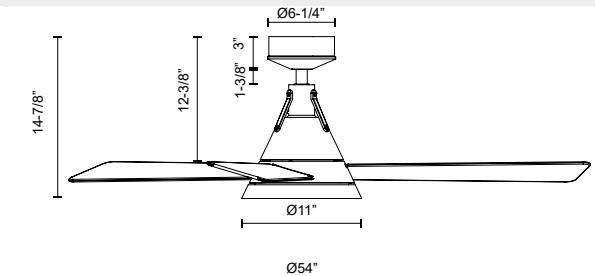

alora mood

P. 1.855.855.8926

CANADA: 19054 28TH Avenue Surrey - BC V3Z 6M3

USA: 3035 E. Lone Mountain Rd - Las Vegas, NV, 89081

ARCHER CF584054

FIXTURE DIMENSIONS	D54" x H14-7/8"
LIGHT SOURCE	LED
MAX WATTAGE	Total 53W Max [20W LED + Max 33W Motor]
TOTAL LUMENS	1900lm
DELIVERED LUMENS	1206lm
VOLTAGE	120V
COLOR TEMPERATURE	3000K
CRI (RA)	90CRI
DIMMABLE	Integrated Dimming with Remote
DIFFUSER DETAILS	Polymeric Diffuser
MATERIAL	Steel & Aluminum Body, Plywood Blade
ROD LENGTH	1-3/8" (for different rod length, contact factory)
WIRE LENGTH	78" with 78" safety cable
MINIMUM HANG HEIGHT	15"
SLOPED CEILING ADAPTABLE	Yes, Up to 25 Degrees
LOCATION	Dry
CANOPY DIMENSIONS	D6-1/4" x H3"
MINIMUM DISTANCE TO FLOOR	84"
CEILING TO BLADE DISTANCE	12-3/8" Minimal
BLADE	3 Blades @ 16 Degrees Pitch
CONTROL	Remote Control
FAN RPM	6 Speed (Reversible), 50-155rpm
CFM	5700 Max
AIRFLOW EFFICIENCY (CFM/WATT)	704 Max
ESTIMATED YEARLY ENERGY COST ($)	6
BRAND	Alora Mood

[D - Diameter, L - Length, W - Width, H - Height, E - Extension]

AVAILABLE FINISHES:

*For complete warranty terms, please visit: www.aloralighting.com/warranty

WWW.ALORAMOOD.COM

© 2023 KUZCO LIGHTING. ALL RIGHTS RESERVED.