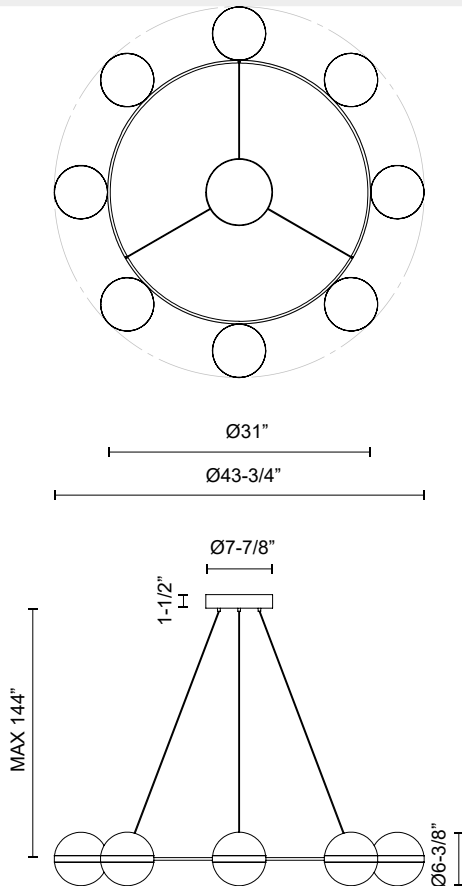

TAGLIATO CH302008

FIXTURE DIMENSIONS	D43-3/4" x H6-3/8"
LIGHT SOURCE	LED with DC Driver
WATTAGE	82W
TOTAL LUMENS	6800lm
DELIVERED LUMENS	5615lm
VOLTAGE	120V
COLOR TEMPERATURE	3000K
CRI (RA)	90CRI
DIMMABLE	Yes, TRIAC/ELV Dimmer (Not Included)
DIFFUSER DETAILS	Frosted Acrylic
MATERIAL	Acrylic Shade
WIRE LENGTH	144"
MINIMUM HANG HEIGHT	32"
SLOPED CEILING ADAPTABLE	Yes
CEC TITLE 24 JA8	Yes, JA8-2022
LOCATION	Dry
CANOPY DIMENSIONS	D7-1/8" x H1-1/2"
BRAND	Alora

[D - Diameter, L - Length, W - Width, H - Height, E - Extension]

AVAILABLE FINISHES:

CH302008MBBG

Matte
Black/Brushed
Gold

*For complete warranty terms, please visit: www.aloralighting.com/warranty