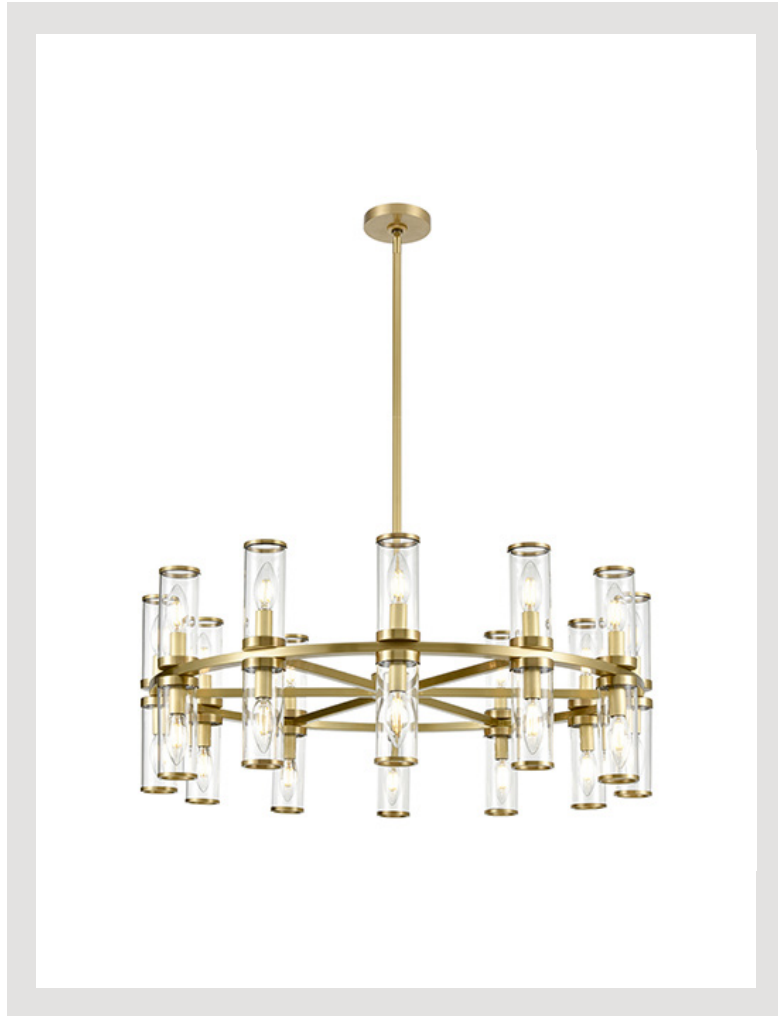

REVOLVE CH309024NBCG

FIXTURE DIMENSIONS	32.8"D x 12.6"H
HEIGHT FROM CENTER	-
WEIGHT	-
GLASS	Clear Glass
MATERIAL	Steel
CANOPY SIZE	4.8"D x 0.8"H
LAMPING	24 x 60W, E12
VOLTAGE	120V
WIRE / CORD LENGTH	144" 3 x 12" + 1 x 6"
CORD TYPE	-
MINIMUM HANG HEIGHT	21.6"
INSTALL OPTIONS	Canopy pivot up to 90 degrees
ADA COMPLIANT	-
CERTIFICATION	UL
UPC	841387000494
PACKAGE SIZE	33.8" x 33.6" x 8.2"
PACKAGE WEIGHT	34.3 LBS

[D - Diameter, L - Length, W - Width, H - Height, E - Extension]

AVAILABLE FINISHES:

*For complete warranty terms, please visit:
www.aloralighting.com/warranty