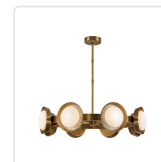

ALONSO CH320837

| | |
|--------------------------|--|
| FIXTURE DIMENSIONS | D37-1/4" x H8-1/2" |
| LIGHT SOURCE | LED with DC Driver |
| WATTAGE | 30W |
| TOTAL LUMENS | 2400lm |
| DELIVERED LUMENS | UB-650lm*; UBAR-760lm*; VB-650lm*; VBAR-760lm*; |
| VOLTAGE | 120V |
| COLOR TEMPERATURE | 3000K |
| CRI (RA) | 90CRI |
| DIMMABLE | Yes, TRIAC/ELV Dimmer (Not Included) |
| GLASS DETAILS | Opal Glass |
| MATERIAL | Steel + Aluminum; Steel + Aluminum + Alabaster Detail; |
| SHADE DETAILS | Alabaster Shade; Steel Shade with Alabaster Detail; |
| ROD LENGTH | 50" Max (3x12" + 6" + 4" + 4x1") |
| WIRE LENGTH | 144" |
| MINIMUM HANG HEIGHT | 12" |
| SLOPED CEILING ADAPTABLE | Yes, Up to 15 Degrees |
| ILLUMINATION DIRECTION | Omni-directional |
| LOCATION | Dry |
| CANOPY DIMENSIONS | D6" x H1-1/2" |
| BRAND | Alora |

[D - Diameter, L - Length, W - Width, H - Height, E - Extension]

AVAILABLE FINISHES:

CH320837UB
Urban Bronze

CH320837UBAR
Urban Bronze/Alabaster

CH320837VB
Vintage Brass

CH320837VBAR
Vintage Brass/Alabaster