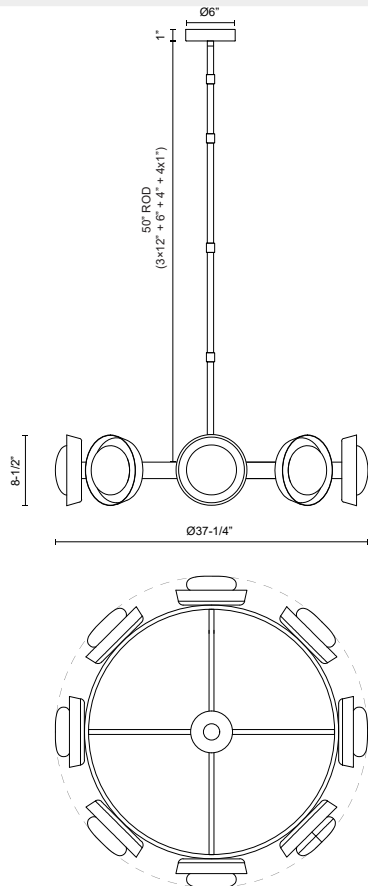

ALONSO CH320837

| | |
|--------------------------|--|
| FIXTURE DIMENSIONS | D37-1/4" x H8-1/2" |
| LIGHT SOURCE | LED with DC Driver |
| WATTAGE | 30W |
| TOTAL LUMENS | 2400lm |
| DELIVERED LUMENS | UB-650lm*; UBAR-760lm*; VB-650lm*; VBAR-760lm*; |
| VOLTAGE | 120V |
| COLOR TEMPERATURE | 3000K |
| CRI (RA) | 90CRI |
| DIMMABLE | Yes, TRIAC/ELV Dimmer (Not Included) |
| GLASS DETAILS | Opal Glass |
| MATERIAL | Steel + Aluminum; Steel + Aluminum + Alabaster Detail; |
| SHADE DETAILS | Alabaster Shade; Steel Shade with Alabaster Detail; |
| ROD LENGTH | 50" Max (3x12" + 6" + 4" + 4x1") |
| WIRE LENGTH | 144" |
| MINIMUM HANG HEIGHT | 12" |
| SLOPED CEILING ADAPTABLE | Yes, Up to 15 Degrees |
| ILLUMINATION DIRECTION | Omni-directional |
| LOCATION | Dry |
| CANOPY DIMENSIONS | D6" x H1-1/2" |
| BRAND | Alora |

[D - Diameter, L - Length, W - Width, H - Height, E - Extension]

AVAILABLE FINISHES:

CH320837UB
Urban Bronze

CH320837UBAR
Urban Bronze/Alabaster

CH320837VB
Vintage Brass

CH320837VBAR
Vintage Brass/Alabaster