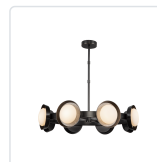

ALONSO CH320837

| | |
|--------------------------|--|
| FIXTURE DIMENSIONS | D37-1/4" x H8-1/2" |
| LIGHT SOURCE | LED with DC Driver |
| WATTAGE | 30W |
| TOTAL LUMENS | 2400lm |
| DELIVERED LUMENS | UB-650lm*; UBAR-760lm*; VB-650lm*; VBAR-760lm*; |
| VOLTAGE | 120V |
| COLOR TEMPERATURE | 3000K |
| CRI (RA) | 90CRI |
| DIMMABLE | Yes, TRIAC/ELV Dimmer (Not Included) |
| GLASS DETAILS | Opal Glass |
| MATERIAL | Steel + Aluminum; Steel + Aluminum + Alabaster Detail; |
| SHADE DETAILS | Alabaster Shade; Steel Shade with Alabaster Detail; |
| ROD LENGTH | 50" Max (3x12" + 6" + 4" + 4x1") |
| WIRE LENGTH | 144" |
| MINIMUM HANG HEIGHT | 12" |
| SLOPED CEILING ADAPTABLE | Yes, Up to 15 Degrees |
| ILLUMINATION DIRECTION | Omni-directional |
| LOCATION | Dry |
| CANOPY DIMENSIONS | D6" x H1-1/2" |
| BRAND | Alora |

[D - Diameter, L - Length, W - Width, H - Height, E - Extension]

AVAILABLE FINISHES:

CH320837UB
Urban Bronze

CH320837UBAR
Urban Bronze/Alabaster

CH320837VB
Vintage Brass

CH320837VBAR
Vintage Brass/Alabaster