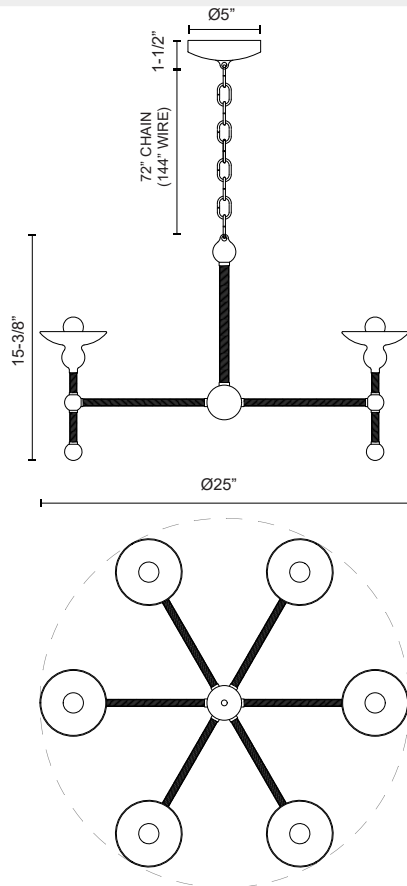

## NADINE CH343625

FIXTURE DIMENSIONS	D25" x H15-3/8"
LAMP TYPE	E12
MAX WATTAGE	60W
BULB QTY	6
BULBS INCLUDED	No
VOLTAGE	120V
MATERIAL	Steel with Natural Cotton Detail
CHAIN LENGTH	72" chain
WIRE LENGTH	144"
MINIMUM HANG HEIGHT	20"
ILLUMINATION DIRECTION	Up
LOCATION	Dry
CANOPY DIMENSIONS	D5" x H1-1/2"
BRAND	Alora

[ D - Diameter, L - Length, W - Width, H - Height, E - Extension ]