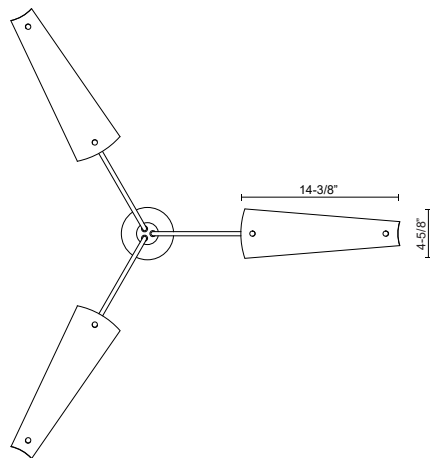

## OSORIO CH347346

FIXTURE DIMENSIONS	D45-3/4" x H5-5/8"
LIGHT SOURCE	LED with DC Driver
WATTAGE	16W
TOTAL LUMENS	1200lm
DELIVERED LUMENS	465lm*
VOLTAGE	120V
COLOR TEMPERATURE	2700K
CRI (RA)	90CRI
DIMMABLE	Yes, TRIAC/ELV Dimmer (Not Included)
MATERIAL	Steel + Copper
SHADE DETAILS	Steel Shade
ROD LENGTH	46" Max (3x12" + 1x6" + 1x4")
WIRE LENGTH	144"
MINIMUM HANG HEIGHT	12"
SLOPED CEILING ADAPTABLE	Yes, Up to 45 Degrees
ILLUMINATION DIRECTION	Down
LOCATION	Dry
CANOPY DIMENSIONS	D4-3/4" x H1-1/2"
CEC TITLE 24 JA8	Yes, JA8-2022
BRAND	Alora

[ D - Diameter, L - Length, W - Width, H - Height, E - Extension ]