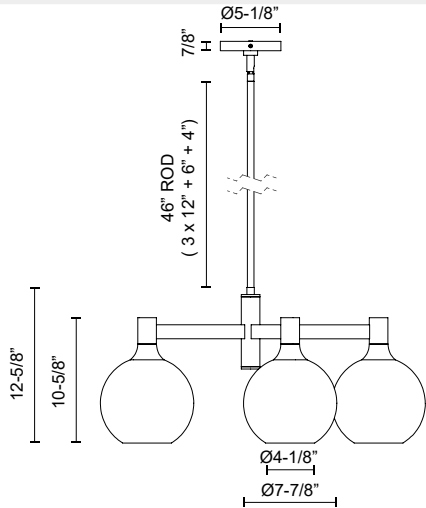

## CASTILLA CH506129

FIXTURE DIMENSIONS	D29-1/2" x H12-5/8"
LAMP TYPE	E26
MAX WATTAGE	60W
BULB QTY	5
BULBS INCLUDED	No
VOLTAGE	120V
GLASS DETAILS	Clear Glass or Opal Glass
MATERIAL	Glass; Steel;
ROD LENGTH	46" Max (3x12" + 1x6" + 1x4")
DIAMETER OF ROD	3/4"
WIRE LENGTH	60"
MINIMUM HANG HEIGHT	20"
SLOPED CEILING ADAPTABLE	Yes, Up to 45 Degrees
LOCATION	Dry
CANOPY DIMENSIONS	D5-1/8" x H7/8"
BRAND	Alora Mood

[ D - Diameter, L - Length, W - Width, H - Height, E - Extension ]