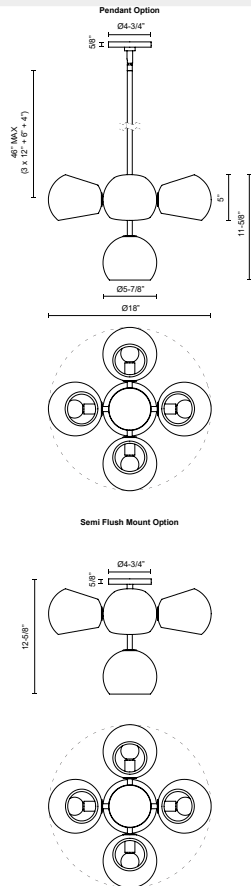

## WILLOW CH548518

FIXTURE DIMENSIONS	D18" x H11-5/8"
LAMP TYPE	E12
MAX WATTAGE	60W
BULB QTY	5
BULBS INCLUDED	No
VOLTAGE	120V
GLASS DETAILS	Clear Glass, Copper Glass, Opal Glass or Smoked Glass
MATERIAL	Glass; Steel;
ROD LENGTH	46" Max (3x12" + 1x6" + 1x4")
DIAMETER OF ROD	5/8"
WIRE LENGTH	60"
MINIMUM HANG HEIGHT	12-3/4"
SLOPED CEILING ADAPTABLE	Yes, Up to 45 Degrees
LOCATION	Dry
CANOPY DIMENSIONS	D4-3/4" x H5/8"
BRAND	Alora Mood

[ D - Diameter, L - Length, W - Width, H - Height, E - Extension ]