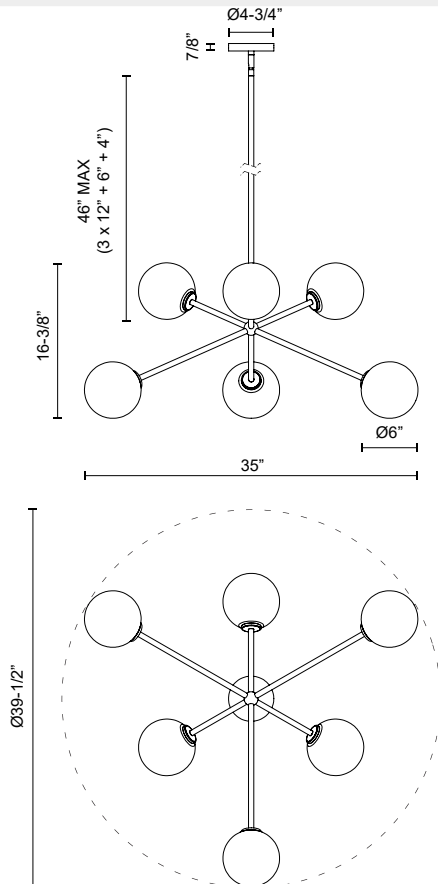

alora mood

P. 1.855.855.8926

CANADA: 19054 28TH Avenue Surrey - BC V3Z 6M3

USA: 3035 E. Lone Mountain Rd - Las Vegas, NV, 89081

CASSIA CH549640

FIXTURE DIMENSIONS	D39-1/2" x H16-3/8"
LAMP TYPE	E12
MAX WATTAGE	40W
BULB QTY	6
BULBS INCLUDED	No
VOLTAGE	120V
GLASS DETAILS	Opal Glass
MATERIAL	Glass; Steel;
ROD LENGTH	46" Max (3x12" + 1x6" + 1x4")
DIAMETER OF ROD	5/8"
WIRE LENGTH	60"
MINIMUM HANG HEIGHT	24"
SLOPED CEILING ADAPTABLE	Yes, Up to 45 Degrees
LOCATION	Dry
CANOPY DIMENSIONS	D4-3/4" x H7/8"
BRAND	Alora Mood

[D - Diameter, L - Length, W - Width, H - Height, E - Extension]

AVAILABLE FINISHES:

CH549640AGOP

Aged Gold/Opal
Matte Glass

CH549640MBOP

Matte Black/Opal
Matte Glass

*For complete warranty terms, please visit: www.aloralighting.com/warranty