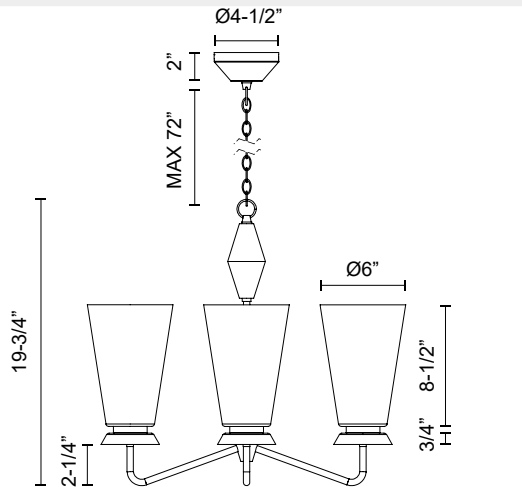

alora mood

P. 1.855.855.8926

CANADA: 19054 28TH Avenue Surrey - BC V3Z 6M3

USA: 3035 E. Lone Mountain Rd - Las Vegas, NV, 89081

SALEM CH570423

FIXTURE DIMENSIONS	D22-1/2" x H19-3/4"
LAMP TYPE	E26
MAX WATTAGE	60W
BULB QTY	4
BULBS INCLUDED	No
VOLTAGE	120V
GLASS DETAILS	Clear Glass
MATERIAL	Glass; Steel;
WIRE LENGTH	84"
MINIMUM HANG HEIGHT	24"
SLOPED CEILING ADAPTABLE	Yes
LOCATION	Dry
CANOPY DIMENSIONS	D4-1/2 x H2"
BRAND	Alora Mood

[D - Diameter, L - Length, W - Width, H - Height, E - Extension]

AVAILABLE FINISHES:

CH570423BGCL
Brushed
Gold/Clear Glass

CH570423MBCL
Clear Glass/Matte
Black

*For complete warranty terms, please visit: www.aloralighting.com/warranty