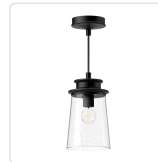

alora mood

P. 1.855.855.8926

CANADA: 19054 28TH Avenue Surrey - BC V3Z 6M3

USA: 3035 E. Lone Mountain Rd - Las Vegas, NV, 89081

QUINCY EP533006

FIXTURE DIMENSIONS	D6" x H10-1/8"
LAMP TYPE	E26
MAX WATTAGE	60W
BULB QTY	1
BULBS INCLUDED	No
VOLTAGE	120V
GLASS DETAILS	Clear Bubble Glass
MATERIAL	Aluminum; Glass; Steel;
WIRE LENGTH	72"
MINIMUM HANG HEIGHT	14"
SLOPED CEILING ADAPTABLE	Yes
LOCATION	Wet
CANOPY DIMENSIONS	D4-3/4" x H1-1/2"
BRAND	Alora Mood

[D - Diameter, L - Length, W - Width, H - Height, E - Extension]

AVAILABLE FINISHES:

EP533006BKCB
Clear Bubble
Glass/Textured
Black

*For complete warranty terms, please visit: www.aloralighting.com/warranty