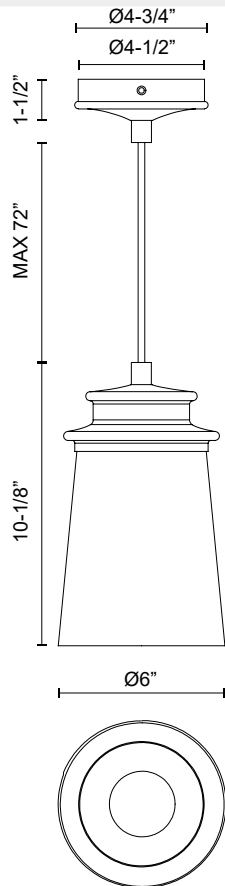

alora mood

P. 1.855.855.8926

CANADA: 19054 28TH Avenue Surrey - BC V3Z 6M3

USA: 3035 E. Lone Mountain Rd - Las Vegas, NV, 89081

QUINCY EP533006

FIXTURE DIMENSIONS	D6" x H10-1/8"
LAMP TYPE	E26
MAX WATTAGE	60W
BULB QTY	1
BULBS INCLUDED	No
VOLTAGE	120V
GLASS DETAILS	Clear Bubble Glass
MATERIAL	Aluminum; Glass; Steel;
WIRE LENGTH	72"
MINIMUM HANG HEIGHT	14"
SLOPED CEILING ADAPTABLE	Yes
LOCATION	Wet
CANOPY DIMENSIONS	D4-3/4" x H1-1/2"
BRAND	Alora Mood

[D - Diameter, L - Length, W - Width, H - Height, E - Extension]

AVAILABLE FINISHES:

*For complete warranty terms, please visit: www.aloralighting.com/warranty

WWW.ALORAMOOD.COM

© 2022 KUZCO LIGHTING. ALL RIGHTS RESERVED.