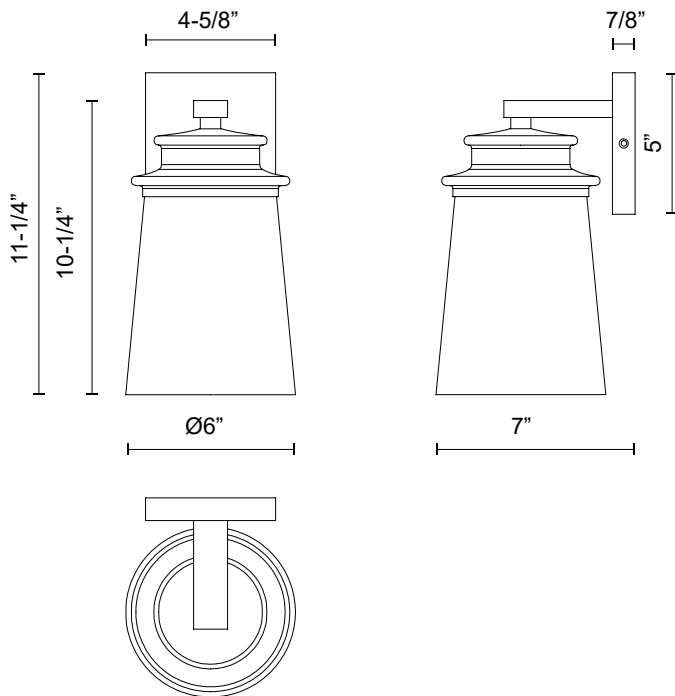

alora mood

P. 1.855.855.8926

CANADA: 19054 28TH Avenue Surrey - BC V3Z 6M3

USA: 3035 E. Lone Mountain Rd - Las Vegas, NV, 89081

QUINCY EW533006

FIXTURE DIMENSIONS	W6" x H11-1/4" x E7"
HEIGHT FROM CENTER	8-7/8"
EXTENSION	7"
LAMP TYPE	E26
MAX WATTAGE	60W
BULB QTY	1
BULBS INCLUDED	No
VOLTAGE	120V
GLASS DETAILS	Clear Bubble Glass
MATERIAL	Aluminum; Glass; Steel;
INSTALL OPTIONS	Down Only; Wall;
LOCATION	Wet
CANOPY DIMENSIONS	W4-5/8" x H5" x E7/8"
BRAND	Alora Mood

[D - Diameter, L - Length, W - Width, H - Height, E - Extension]

AVAILABLE FINISHES:

EW533006BKCB

Clear Bubble
Glass/Textured
Black

*For complete warranty terms, please visit: www.aloralighting.com/warranty