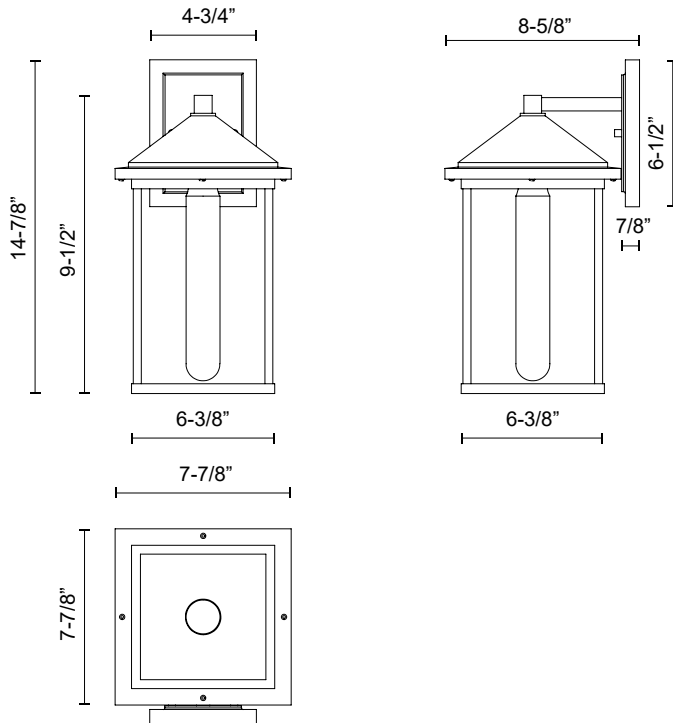

## LARCHMONT EW552009

FIXTURE DIMENSIONS	W7-7/8" x H14-7/8" x E8-5/8"
HEIGHT FROM CENTER	11-5/8"
EXTENSION	8-5/8"
LAMP TYPE	E26
MAX WATTAGE	60W
BULB QTY	1
BULBS INCLUDED	No
VOLTAGE	120V
GLASS DETAILS	Clear Glass
MATERIAL	Aluminum; Glass; Steel;
INSTALL OPTIONS	Down Only; Wall;
LOCATION	Wet
CANOPY DIMENSIONS	W4-3/4" x H6-1/2" x E7/8"
BRAND	Alora Mood

[ D - Diameter, L - Length, W - Width, H - Height, E - Extension ]