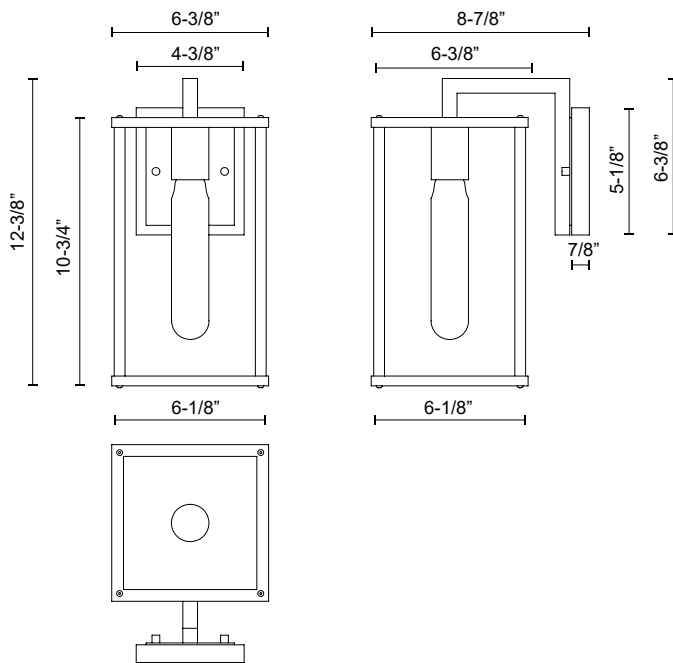

alora mood

P. 1.855.855.8926

CANADA: 19054 28TH Avenue Surrey - BC V3Z 6M3

USA: 3035 E. Lone Mountain Rd - Las Vegas, NV, 89081

BRENTWOOD EW652505

FIXTURE DIMENSIONS	W6-3/8" x H12-3/8" x E8-7/8"
HEIGHT FROM CENTER	8-5/8"
EXTENSION	8-7/8"
LAMP TYPE	E26
MAX WATTAGE	60W
BULB QTY	1
BULBS INCLUDED	No
VOLTAGE	120V
GLASS DETAILS	Clear Glass
MATERIAL	Aluminum; Glass; Steel;
INSTALL OPTIONS	Down Only; Wall;
LOCATION	Wet
CANOPY DIMENSIONS	W4-3/8" x H5-1/8" x E7/8"
BRAND	Alora Mood

[D - Diameter, L - Length, W - Width, H - Height, E - Extension]

AVAILABLE FINISHES:

EW652505BKCL

- Clear
- Glass/Textured
- Black

*For complete warranty terms, please visit: www.aloralighting.com/warranty

WWW.ALORAMOOD.COM

© 2022 KUZCO LIGHTING. ALL RIGHTS RESERVED.