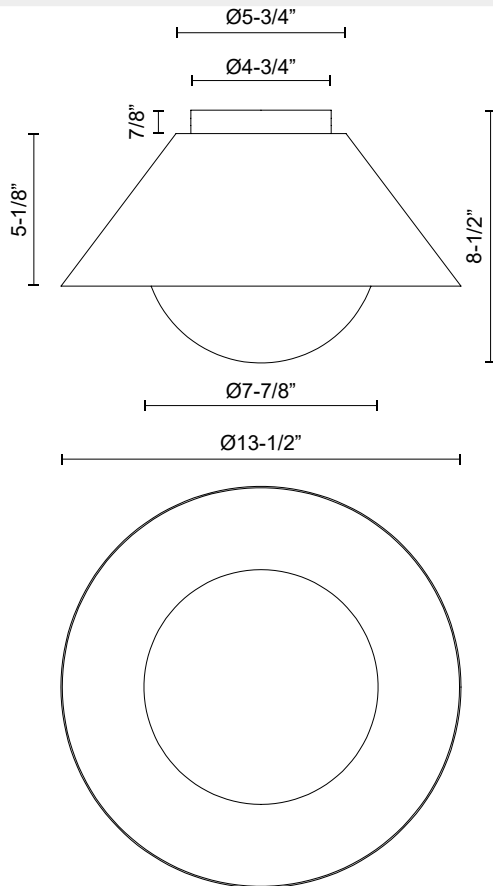

## REMY FM485214

FIXTURE DIMENSIONS	D13-1/2" x H8-1/2"
GLASS DETAILS	Matte Opal Glass
LAMP TYPE	E26
WATTAGE	1 x 60W
MAX WATTAGE	60W
BULB QTY	1
BULBS INCLUDED	No
VOLTAGE	120V
MATERIAL	Steel
LOCATION	Dry
CANOPY DIMENSIONS	D4-3/4" x H7/8"
BRAND	Alora Mood

[ D - Diameter, L - Length, W - Width, H - Height, E - Extension ]