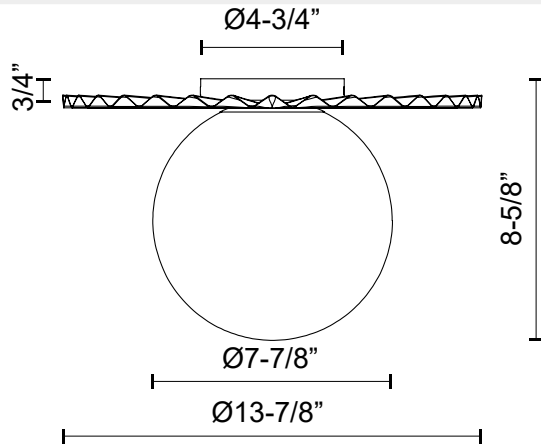

alora mood

P. 1.855.855.8926

CANADA: 19054 28TH Avenue Surrey - BC V3Z 6M3

USA: 3035 E. Lone Mountain Rd - Las Vegas, NV, 89081

PLUME FM501214

FIXTURE DIMENSIONS	D13-7/8" x H8-5/8"
LAMP TYPE	E26
MAX WATTAGE	60W
BULB QTY	1
BULBS INCLUDED	No
VOLTAGE	120V
GLASS DETAILS	Opal Glass
MATERIAL	Glass; Steel;
LOCATION	Dry
BRAND	Alora Mood

[D - Diameter, L - Length, W - Width, H - Height, E - Extension]

AVAILABLE FINISHES:

FM501214BGOP
Brushed
Gold/Opal Matte
Glass

FM501214MBOP
Matte Black/Opal
Matte Glass

*For complete warranty terms, please visit: www.aloralighting.com/warranty