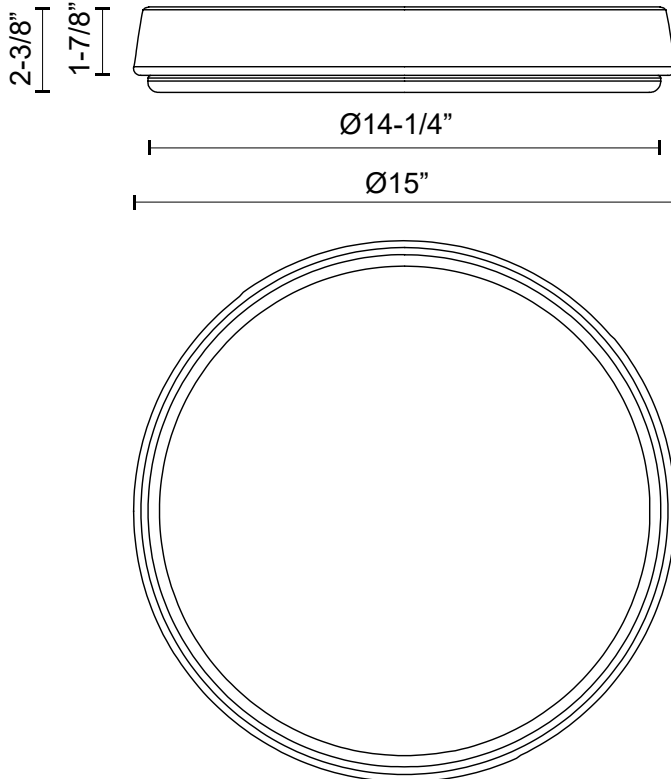

alora mood

P. 1.855.855.8926

CANADA: 19054 28TH Avenue Surrey - BC V3Z 6M3

USA: 3035 E. Lone Mountain Rd - Las Vegas, NV, 89081

LAVAL FM503715

FIXTURE DIMENSIONS	D15" x H2-3/8"
LIGHT SOURCE	AC LED
WATTAGE	32W
TOTAL LUMENS	2550lm
DELIVERED LUMENS	AG-1657lm; BN-1686lm; MB-1624lm;
VOLTAGE	120V
COLOR TEMPERATURE	3000K
CRI (RA)	90CRI
DIMMABLE	Yes, ELV Dimmer (Not Included)
DIFFUSER DETAILS	Frosted Acrylic
MATERIAL	Acrylic; Aluminum;
INSTALL OPTIONS	All Orientation; Ceiling and Wall;
LOCATION	Dry
CEC TITLE 24 JA8	Yes, JA8-2022
BRAND	Alora Mood

[D - Diameter, L - Length, W - Width, H - Height, E - Extension]

AVAILABLE FINISHES:

FM503715AG
Aged Gold

FM503715BN
Brushed Nickel

FM503715MB
Matte Black

*For complete warranty terms, please visit: www.aloralighting.com/warranty