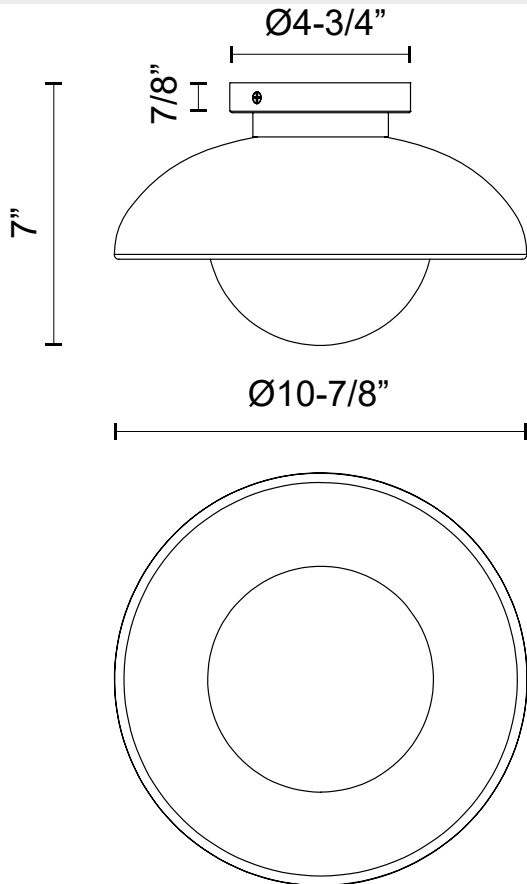

alora mood

P. 1.855.855.8926

CANADA: 19054 28TH Avenue Surrey - BC V3Z 6M3

USA: 3035 E. Lone Mountain Rd - Las Vegas, NV, 89081

RUBIO FM522012

FIXTURE DIMENSIONS	D10-7/8" x H7"
LAMP TYPE	E26
MAX WATTAGE	60W
BULB QTY	1
BULBS INCLUDED	No
VOLTAGE	120V
GLASS DETAILS	Opal Glass
MATERIAL	Aluminum; Glass;
LOCATION	Dry
BRAND	Alora Mood

[D - Diameter, L - Length, W - Width, H - Height, E - Extension]

AVAILABLE FINISHES:

FM522012AGOP
Aged Gold/Opal
Matte Glass

FM522012MBOP
Matte Black/Opal
Matte Glass

*For complete warranty terms, please visit: www.aloralighting.com/warranty