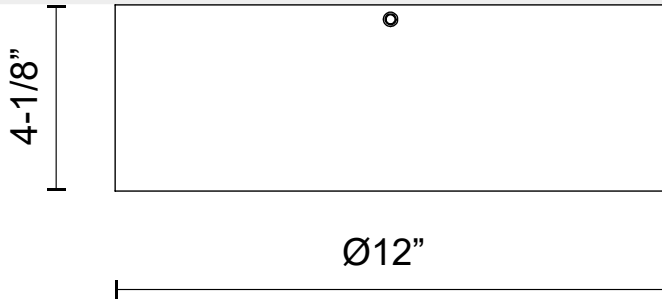

alora mood

P. 1.855.855.8926

CANADA: 19054 28TH Avenue Surrey - BC V3Z 6M3

USA: 3035 E. Lone Mountain Rd - Las Vegas, NV, 89081

BRISBANE FM556012

FIXTURE DIMENSIONS	D12" x H4-1/8"
LAMP TYPE	E26
MAX WATTAGE	60W
BULB QTY	2
BULBS INCLUDED	No
VOLTAGE	120V
GLASS DETAILS	Frosted Glass
MATERIAL	Glass; Steel;
LOCATION	Dry
BRAND	Alora Mood

[D - Diameter, L - Length, W - Width, H - Height, E - Extension]

AVAILABLE FINISHES:

FM556012AG
Aged Gold

FM556012MB
Matte Black

*For complete warranty terms, please visit: www.aloralighting.com/warranty

WWW.ALORAMOOD.COM