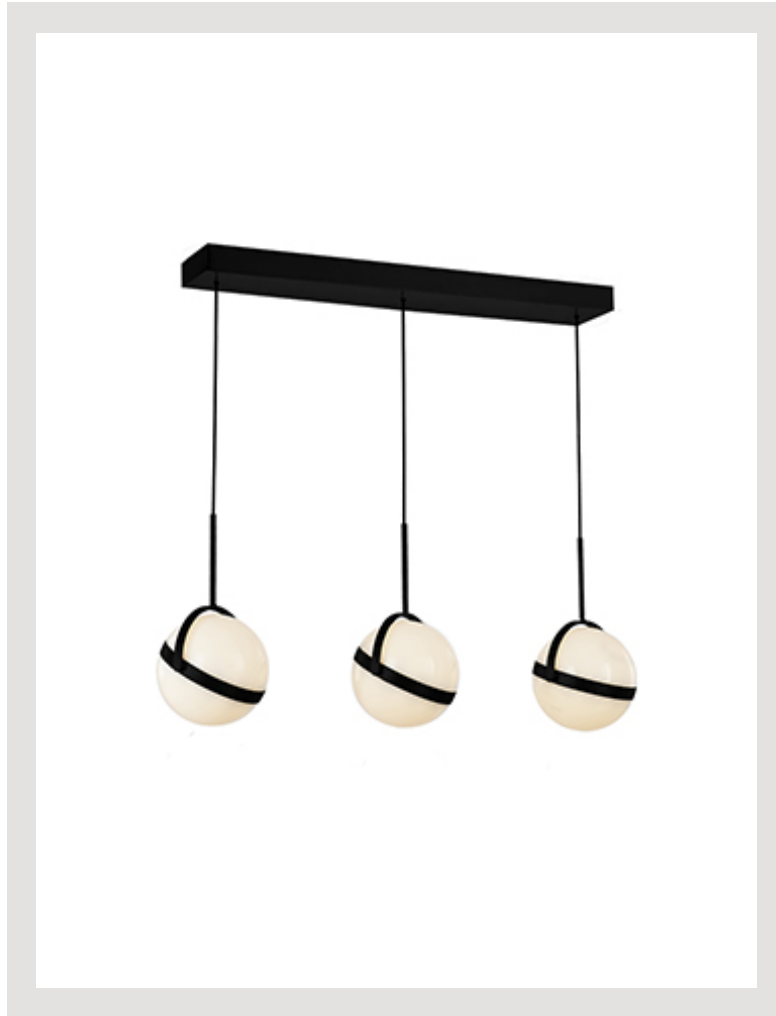

GLOBO

LP301003MB

FIXTURE DIMENSIONS	31" L x 6.3" W x 12.8" H
HEIGHT FROM CENTER	-
WEIGHT	7.7 LBS
GLASS	-
MATERIAL	-
CANOPY SIZE	27.5" L x 4.7" W x 1.4" H
LAMPING	LED - details below
VOLTAGE	120V
WIRE / CORD LENGTH	144"
CORD TYPE	Fabric covered black cords
MINIMUM HANG HEIGHT	14.2"
INSTALL OPTIONS	-
ADA COMPLIANT	-
CERTIFICATION	ETL
UPC	841387000029
PACKAGE SIZE	30.3" X 15.4" X 9.8"
PACKAGE WEIGHT	11.7 LBS

[D - Diameter, L - Length, W - Width, H - Height, E - Extension]

AVAILABLE FINISHES:

LED INFO

WATTAGE	32W
LUMENS	1690lm
COLOR TEMPERATURE	3000K
CRI	90
DIMMABLE	Yes

*For complete warranty terms, please visit:
www.aloralighting.com/warranty