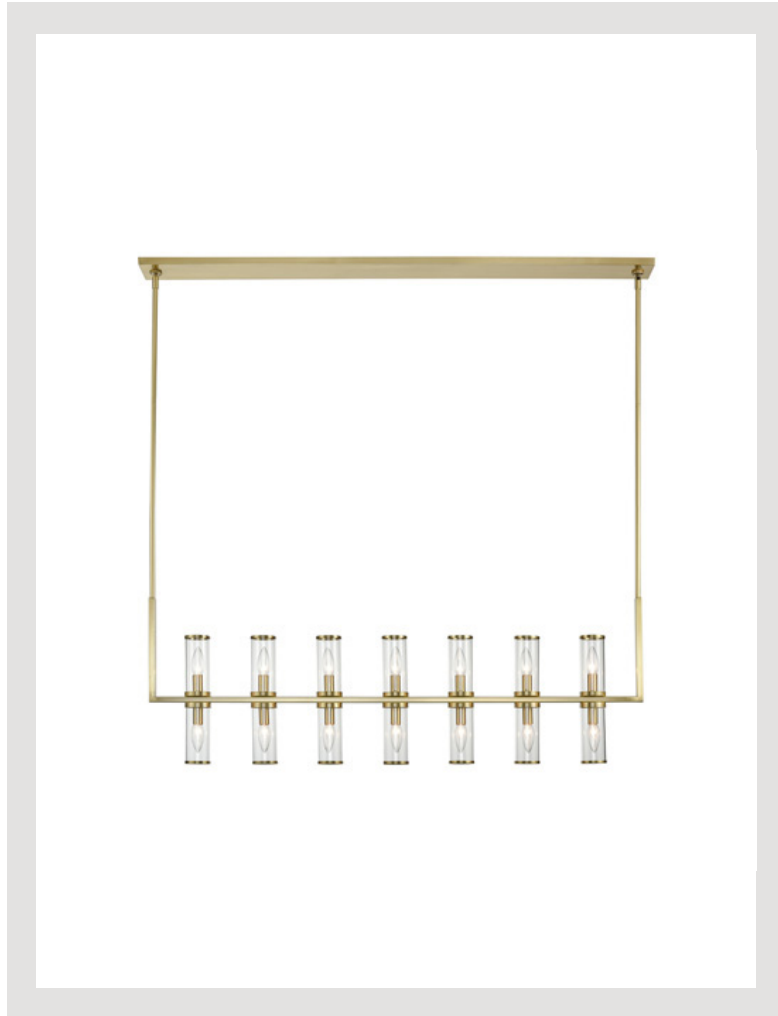

alora

P. 1.833.MY ALORA (692.5672)

CANADA: 102-19028 27TH Ave. - Surrey, BC V3Z 5T1

USA: 3035 E. Lone Mountain Rd - Las Vegas, NV, 89081

REVOLVE

LP309077NBCG

FIXTURE DIMENSIONS	47.3"L x 4.3"W x 16.4"H
HEIGHT FROM CENTER	-
WEIGHT	-
GLASS	Clear Glass
MATERIAL	Steel
CANOPY SIZE	49.2"L x 4.3"W x 0.8"H
LAMPING	14 x 60W, E12
VOLTAGE	120V
WIRE / CORD LENGTH	144" 6 x 12" + 2 x 6"
CORD TYPE	-
MINIMUM HANG HEIGHT	25"
INSTALL OPTIONS	-
ADA COMPLIANT	-
CERTIFICATION	UL
UPC	841387002764
PACKAGE SIZE	-
PACKAGE WEIGHT	-

[D - Diameter, L - Length, W - Width, H - Height, E - Extension]

AVAILABLE FINISHES:

*For complete warranty terms, please visit:
www.aloralighting.com/warranty