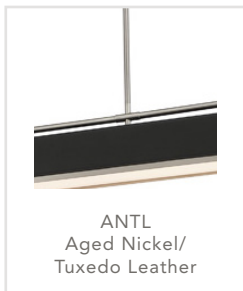

VALISE

PD307960VBCL

| | |
|---------------------|------------------------|
| FIXTURE DIMENSIONS | 60"L x 5"W x 7.1"H |
| HEIGHT FROM CENTER | - |
| WEIGHT | - |
| GLASS | - |
| MATERIAL | Steel & Vegan Leather |
| CANOPY SIZE | 24.4"L x 5"W x 1"H |
| LAMPING | LED - details below |
| VOLTAGE | 120V |
| WIRE / CORD LENGTH | 144" 3 x 12" + 1 x 6" |
| CORD TYPE | - |
| MINIMUM HANG HEIGHT | 17.6" |
| INSTALL OPTIONS | - |
| ADA COMPLIANT | - |
| CERTIFICATION | ETL |
| UPC | 841387002450 |
| PACKAGE SIZE | - |
| PACKAGE WEIGHT | - |

[D - Diameter, L - Length, W - Width, H - Height, E - Extension]

AVAILABLE FINISHES:

LED INFO

| | |
|-------------------|--------|
| WATTAGE | 60W |
| LUMENS | 2100lm |
| COLOR TEMPERATURE | 2700K |
| CRI | >90 |
| DIMMABLE | YES |