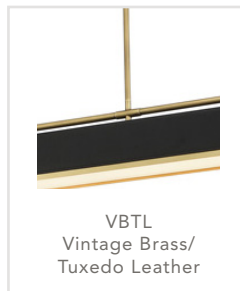

VALISE

PD307960VBCL

| | |
|---------------------|------------------------|
| FIXTURE DIMENSIONS | 60"L x 5"W x 7.1"H |
| HEIGHT FROM CENTER | - |
| WEIGHT | - |
| GLASS | - |
| MATERIAL | Steel & Vegan Leather |
| CANOPY SIZE | 24.4"L x 5"W x 1"H |
| LAMPING | LED - details below |
| VOLTAGE | 120V |
| WIRE / CORD LENGTH | 144" 3 x 12" + 1 x 6" |
| CORD TYPE | - |
| MINIMUM HANG HEIGHT | 17.6" |
| INSTALL OPTIONS | - |
| ADA COMPLIANT | - |
| CERTIFICATION | ETL |
| UPC | 841387002450 |
| PACKAGE SIZE | - |
| PACKAGE WEIGHT | - |

[D - Diameter, L - Length, W - Width, H - Height, E - Extension]

AVAILABLE FINISHES:

LED INFO

| | |
|-------------------|--------|
| WATTAGE | 60W |
| LUMENS | 2100lm |
| COLOR TEMPERATURE | 2700K |
| CRI | >90 |
| DIMMABLE | YES |