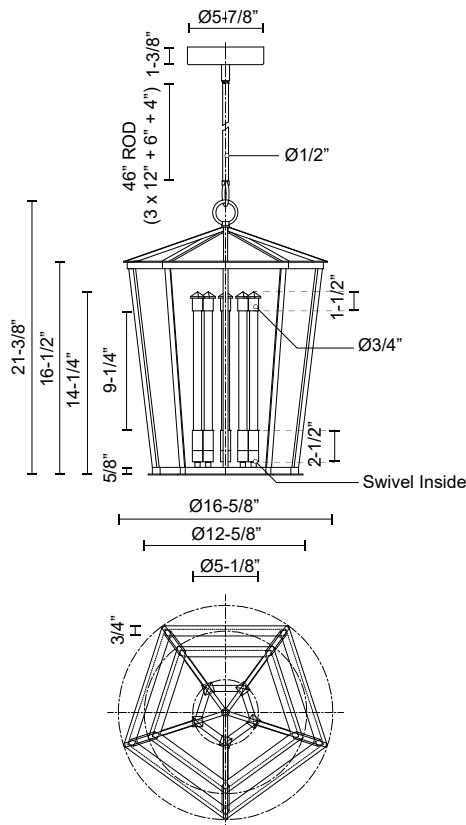

DELPHINE PD317122UB

| | |
|--------------------------|--------------------------------------|
| FIXTURE DIMENSIONS | D16-5/8" x H21-3/8" |
| LIGHT SOURCE | LED |
| WATTAGE | 24W |
| TOTAL LUMENS | 2520lm |
| DELIVERED LUMENS | 2350lm |
| VOLTAGE | 120V |
| COLOR TEMPERATURE | 2700K |
| CRI (RA) | 90CRI |
| DIMMABLE | Yes, TRIAC/ELV Dimmer (Not Included) |
| GLASS DETAILS | Clear Glass |
| MATERIAL | Brass |
| ROD LENGTH | 46" Max (3x12" + 1x6" + 1x4") |
| DIAMETER OF ROD | 1/2" |
| WIRE LENGTH | 144" |
| MINIMUM HANG HEIGHT | 30" |
| SLOPED CEILING ADAPTABLE | Yes, Up to 45° |
| LOCATION | Dry |
| BARCODE | 691759060300 |
| CANOPY DIMENSIONS | D5-7/8" x H1-3/8" |
| FINISH OPTION(S) | Urban Bronze |

[D - Diameter, L - Length, W - Width, H - Height, E - Extension]

AVAILABLE FINISHES:

PD317122UB

Urban Bronze

PD317122NB

Natural Brass

*For complete warranty terms, please visit: www.aloralighting.com/warranty