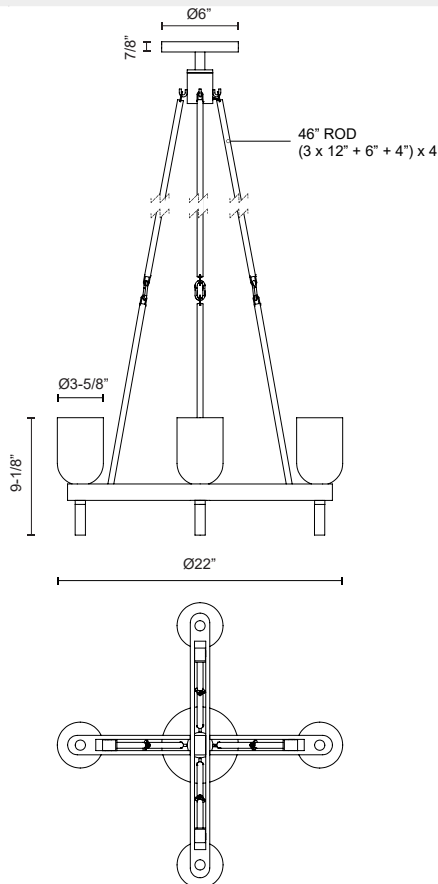

## LUCIAN PD338422

FIXTURE DIMENSIONS	D22" x H35-3/8"
LAMP TYPE	E12
MAX WATTAGE	60W
BULB QTY	4
BULBS INCLUDED	No
VOLTAGE	120V
GLASS DETAILS	Clear Crystal
MATERIAL	Crystal; Iron;
ROD LENGTH	46" Max (3x12" + 1x6" + 1x4")
WIRE LENGTH	144"
MINIMUM HANG HEIGHT	24"
SLOPED CEILING ADAPTABLE	No
LOCATION	Dry
CANOPY DIMENSIONS	D6" x H7/8"
BRAND	Alora

[ D - Diameter, L - Length, W - Width, H - Height, E - Extension ]