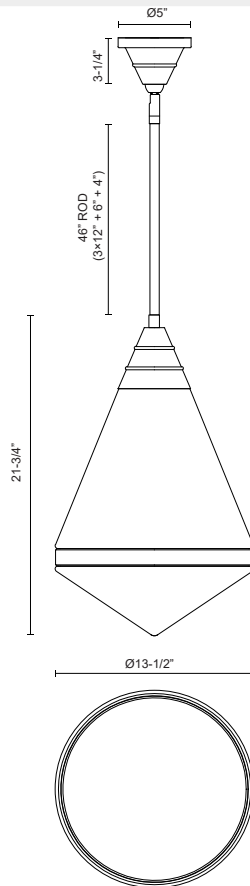

WILLARD PD348022

FIXTURE DIMENSIONS	D13-1/2" x H21-3/4"
LAMP TYPE	E26
MAX WATTAGE	60W
BULB QTY	1
BULBS INCLUDED	No
VOLTAGE	120V
GLASS DETAILS	Clear Prismatic Glass; Matte Opal Glass;
MATERIAL	Steel
ROD LENGTH	46" Max (3x12" + 1x6" + 1x4")
WIRE LENGTH	144"
MINIMUM HANG HEIGHT	30"
SLOPED CEILING ADAPTABLE	Yes, Up to 45 Degrees
ILLUMINATION DIRECTION	Down
LOCATION	Dry
CANOPY DIMENSIONS	D5" x H3-1/4"
BRAND	Alora

[D - Diameter, L - Length, W - Width, H - Height, E - Extension]

AVAILABLE FINISHES:

*For complete warranty terms, please visit: www.aloralighting.com/warranty