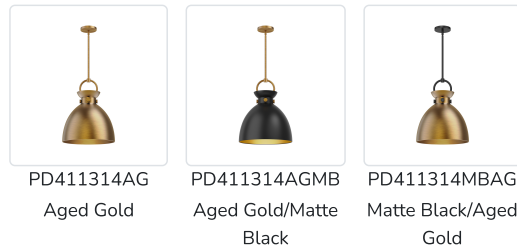

alora mood

P. 1.855.855.8926

CANADA: 19054 28TH Avenue Surrey - BC V3Z 6M3

USA: 3035 E. Lone Mountain Rd - Las Vegas, NV, 89081

WALDO PD411314

FIXTURE DIMENSIONS	D14" x H17-1/8"
LAMP TYPE	E26
WATTAGE	1 x 60W
MAX WATTAGE	60W
BULB QTY	1
BULBS INCLUDED	No
VOLTAGE	120V
MATERIAL	Steel
ROD LENGTH	46" Max (3x12" + 1x6" + 1x4")
MINIMUM HANG HEIGHT	27"
SLOPED CEILING ADAPTABLE	Yes, Up to 45 Degrees
LOCATION	Dry
CANOPY DIMENSIONS	D4-5/8" x H5/8"
BRAND	Alora Mood

[D - Diameter, L - Length, W - Width, H - Height, E - Extension]

AVAILABLE FINISHES:

PD411314AG
Aged Gold

PD411314AGMB
Aged Gold/Matte
Black

PD411314MBAG
Matte Black/Aged
Gold

*For complete warranty terms, please visit: www.aloralighting.com/warranty