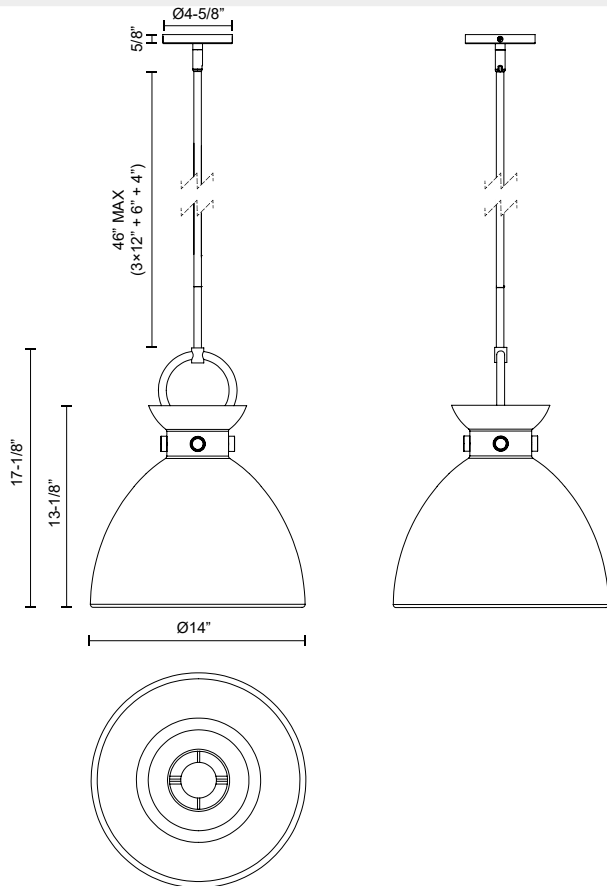

alora mood

P. 1.855.855.8926

CANADA: 19054 28TH Avenue Surrey - BC V3Z 6M3

USA: 3035 E. Lone Mountain Rd - Las Vegas, NV, 89081

WALDO PD411314

FIXTURE DIMENSIONS	D14" x H17-1/8"
LAMP TYPE	E26
WATTAGE	1 x 60W
MAX WATTAGE	60W
BULB QTY	1
BULBS INCLUDED	No
VOLTAGE	120V
MATERIAL	Steel
ROD LENGTH	46" Max (3x12" + 1x6" + 1x4")
MINIMUM HANG HEIGHT	27"
SLOPED CEILING ADAPTABLE	Yes, Up to 45 Degrees
LOCATION	Dry
CANOPY DIMENSIONS	D4-5/8" x H5/8"
BRAND	Alora Mood

[D - Diameter, L - Length, W - Width, H - Height, E - Extension]

AVAILABLE FINISHES:

PD411314AG
Aged Gold

PD411314AGMB
Aged Gold/Matte
Black

PD411314MBAG
Matte Black/Aged
Gold

*For complete warranty terms, please visit: www.aloralighting.com/warranty