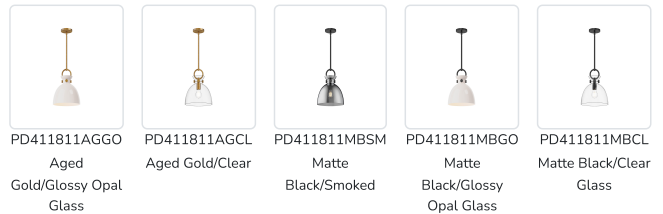

alora mood

P. 1.855.855.8926

CANADA: 19054 28TH Avenue Surrey - BC V3Z 6M3

USA: 3035 E. Lone Mountain Rd - Las Vegas, NV, 89081

WALDO PD411811

FIXTURE DIMENSIONS	D10-1/2" x H12-3/4"
GLASS DETAILS	Clear Glass, Glossy Opal Glass or Smoked Glass
LAMP TYPE	E26
WATTAGE	1 x 60W
MAX WATTAGE	60W
BULB QTY	1
BULBS INCLUDED	No
VOLTAGE	120V
MATERIAL	Steel
ROD LENGTH	46" Max (3x12" + 1x6" + 1x4")
MINIMUM HANG HEIGHT	20"
SLOPED CEILING ADAPTABLE	Yes, Up to 45 Degrees
LOCATION	Dry
CANOPY DIMENSIONS	D4-5/8" x H5/8"
BRAND	Alora Mood

[D - Diameter, L - Length, W - Width, H - Height, E - Extension]

AVAILABLE FINISHES:

*For complete warranty terms, please visit: www.aloralighting.com/warranty