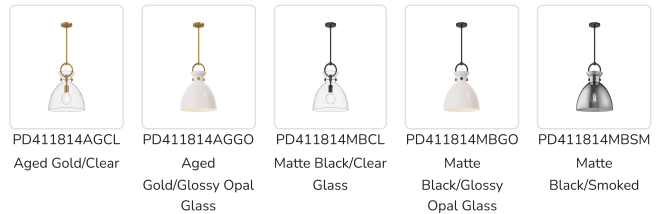

AVAILABLE FINISHES:

*For complete warranty terms, please visit: www.aloralighting.com/warranty