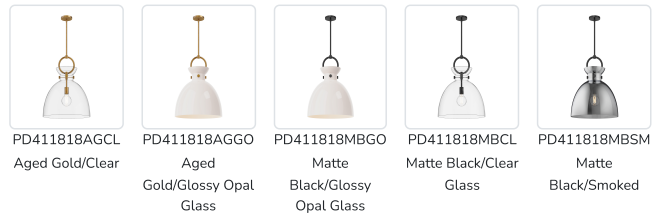

AVAILABLE FINISHES:

*For complete warranty terms, please visit: www.aloralighting.com/warranty