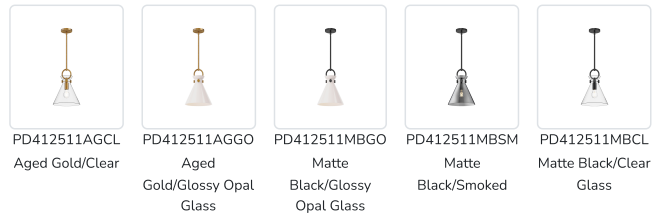

alora mood

P. 1.855.855.8926

CANADA: 19054 28TH Avenue Surrey - BC V3Z 6M3

USA: 3035 E. Lone Mountain Rd - Las Vegas, NV, 89081

EMERSON PD412511

FIXTURE DIMENSIONS	D10-1/2" x H12-3/4"
GLASS DETAILS	Clear Glass, Glossy Opal Glass or Smoked Glass
LAMP TYPE	E26
WATTAGE	1 x 60W
MAX WATTAGE	60W
BULB QTY	1
BULBS INCLUDED	No
VOLTAGE	120V
MATERIAL	Steel
ROD LENGTH	46" Max (3x12" + 1x6" + 1x4")
MINIMUM HANG HEIGHT	20"
SLOPED CEILING ADAPTABLE	Yes, Up to 45 Degrees
LOCATION	Dry
CANOPY DIMENSIONS	D4-5/8" x H5/8"
BRAND	Alora Mood

[D - Diameter, L - Length, W - Width, H - Height, E - Extension]

AVAILABLE FINISHES:

*For complete warranty terms, please visit: www.aloralighting.com/warranty