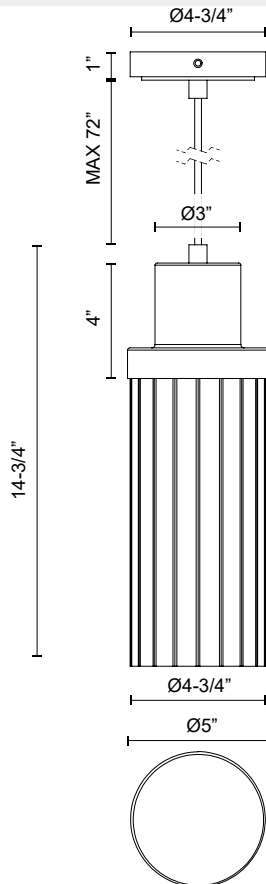

alora mood

P. 1.855.855.8926

CANADA: 19054 28TH Avenue Surrey - BC V3Z 6M3

USA: 3035 E. Lone Mountain Rd - Las Vegas, NV, 89081

KENT PD435605

FIXTURE DIMENSIONS	D5" x H14-3/4"
LAMP TYPE	E26
MAX WATTAGE	60W
BULB QTY	1
BULBS INCLUDED	No
VOLTAGE	120V
GLASS DETAILS	Clear Ribbed Glass
MATERIAL	Glass; Steel;
WIRE LENGTH	72"
MINIMUM HANG HEIGHT	18"
SLOPED CEILING ADAPTABLE	Yes
LOCATION	Dry
CANOPY DIMENSIONS	D4-3/4" x H1"
BRAND	Alora Mood

[D - Diameter, L - Length, W - Width, H - Height, E - Extension]

AVAILABLE FINISHES:

PD435605BGCR
Brushed
Gold/Clear Ribbed
Glass

PD435605CHCR
Chrome/Clear
Ribbed Glass

PD435605MBCR
Clear Ribbed
Glass/Matte Black