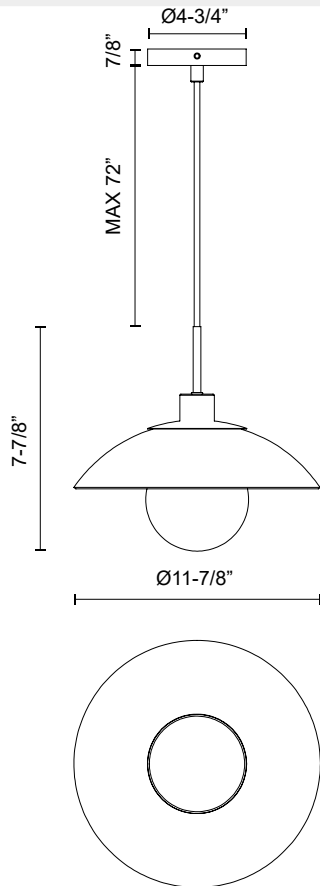

## FRANCESCA PD517112

FIXTURE DIMENSIONS	D11-7/8" x H7-7/8"
LAMP TYPE	E26
MAX WATTAGE	60W
BULB QTY	1
BULBS INCLUDED	No
VOLTAGE	120V
GLASS DETAILS	Clear Glass
MATERIAL	Glass; Steel;
WIRE LENGTH	72"
MINIMUM HANG HEIGHT	12"
SLOPED CEILING ADAPTABLE	Yes
LOCATION	Dry
CANOPY DIMENSIONS	D4-3/4" x H7/8"
BRAND	Alora Mood

[ D - Diameter, L - Length, W - Width, H - Height, E - Extension ]