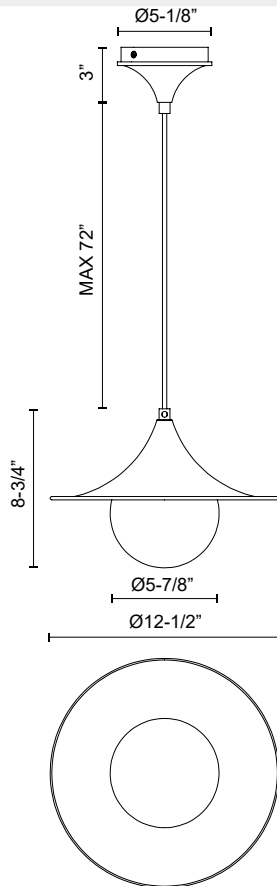

## FUJI PD525113

FIXTURE DIMENSIONS	D12-1/2" x H8-3/4"
LAMP TYPE	E26
MAX WATTAGE	60W
BULB QTY	1
BULBS INCLUDED	No
VOLTAGE	120V
GLASS DETAILS	Opal Glass
MATERIAL	Aluminum; Glass; Steel;
WIRE LENGTH	72"
MINIMUM HANG HEIGHT	14"
SLOPED CEILING ADAPTABLE	Yes
LOCATION	Dry
CANOPY DIMENSIONS	D5-1/8" x H3"
BRAND	Alora Mood

[ D - Diameter, L - Length, W - Width, H - Height, E - Extension ]