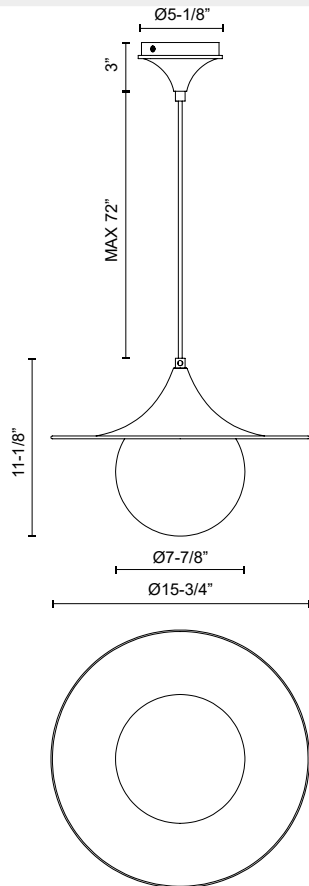

alora mood

P. 1.855.855.8926

CANADA: 19054 28TH Avenue Surrey - BC V3Z 6M3

USA: 3035 E. Lone Mountain Rd - Las Vegas, NV, 89081

FUJI PD525216

FIXTURE DIMENSIONS	D15-3/4" x H11-1/8"
LAMP TYPE	E26
MAX WATTAGE	60W
BULB QTY	1
BULBS INCLUDED	No
VOLTAGE	120V
GLASS DETAILS	Opal Glass
MATERIAL	Aluminum; Glass; Steel;
WIRE LENGTH	72"
MINIMUM HANG HEIGHT	16"
SLOPED CEILING ADAPTABLE	Yes
LOCATION	Dry
CANOPY DIMENSIONS	D5-1/8" x H3"
BRAND	Alora Mood

[D - Diameter, L - Length, W - Width, H - Height, E - Extension]

AVAILABLE FINISHES:

PD525216MBOP
Matte Black/Opal
Matte Glass

PD525216BGOP
Brushed
Gold/Opal Matte
Glass

*For complete warranty terms, please visit: www.aloralighting.com/warranty