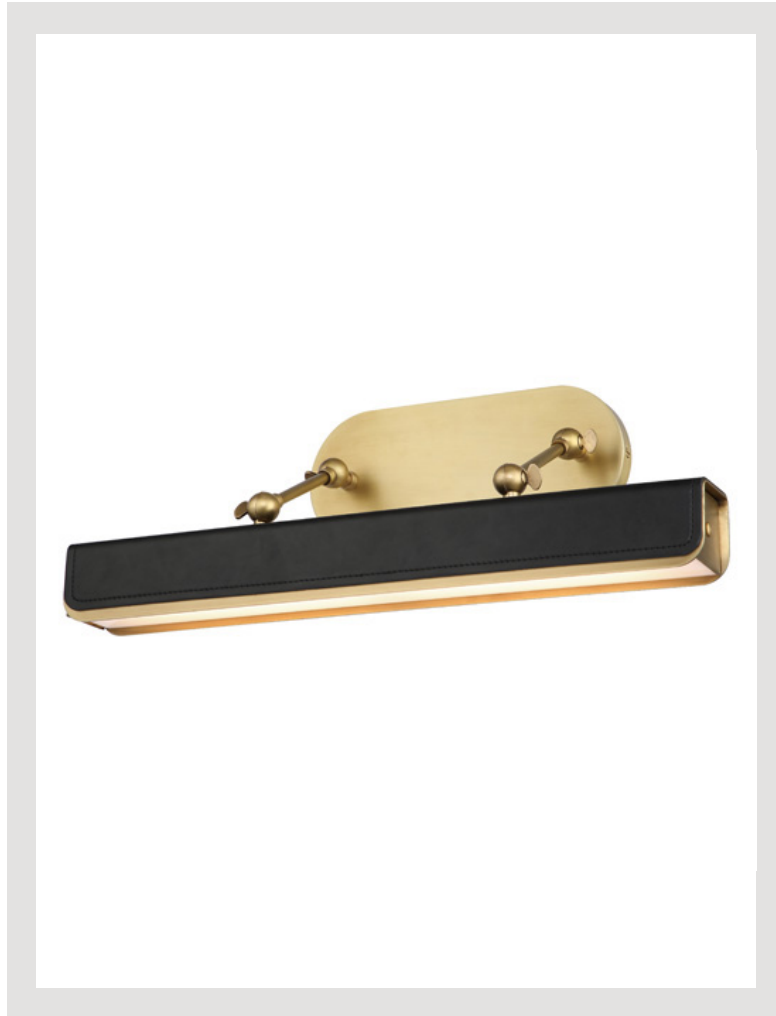

VALISE PICTURE

PL307919VBTL

FIXTURE DIMENSIONS	19.7"W x 2.4"H x x 7.4"E
HEIGHT FROM CENTER	2.3"
WEIGHT	-
GLASS	-
MATERIAL	Brass & Steel
CANOPY SIZE	10.6"W x 4.5"H x 0.8"E
LAMPING	LED - details below
VOLTAGE	120V
WIRE / CORD LENGTH	
CORD TYPE	-
MINIMUM HANG HEIGHT	-
INSTALL OPTIONS	-
ADA COMPLIANT	-
CERTIFICATION	ETL
UPC	841387002498
PACKAGE SIZE	-
PACKAGE WEIGHT	-

[D - Diameter, L - Length, W - Width, H - Height, E - Extension]

AVAILABLE FINISHES:

LED INFO

WATTAGE	15W
LUMENS	700lm
COLOR TEMPERATURE	2700K
CRI	>90
DIMMABLE	YES

*For complete warranty terms, please visit:
www.aloralighting.com/warranty