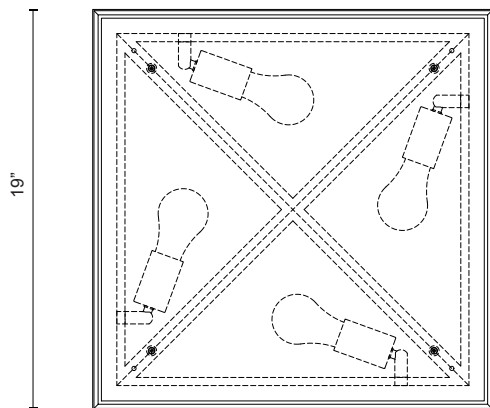

CAIRO SF332919

FIXTURE DIMENSIONS	L19" x W19" x H16-1/8"
LAMP TYPE	E26
MAX WATTAGE	60W
BULB QTY	4
BULBS INCLUDED	No
VOLTAGE	120V
GLASS DETAILS	Clear Ribbed Glass
MATERIAL	Steel
ILLUMINATION DIRECTION	Up/Down
INSTALL OPTIONS	Ceiling Only
LOCATION	Dry
CANOPY DIMENSIONS	L19" x W19" x H7/8"
BRAND	Alora

[D - Diameter, L - Length, W - Width, H - Height, E - Extension]

AVAILABLE FINISHES:

SF332919UBCR
Ribbed
Glass/Urban
Bronze

SF332919VBCR
Ribbed
Glass/Vintage
Brass

*For complete warranty terms, please visit: www.aloralighting.com/warranty