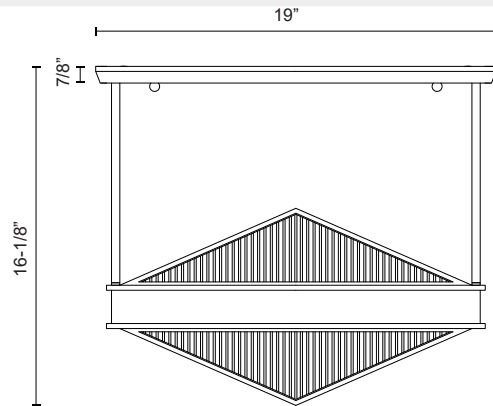

CAIRO SF332919

FIXTURE DIMENSIONS	L19" x W19" x H16-1/8"
LAMP TYPE	E26
MAX WATTAGE	60W
BULB QTY	4
BULBS INCLUDED	No
VOLTAGE	120V
GLASS DETAILS	Clear Ribbed Glass
MATERIAL	Steel
ILLUMINATION DIRECTION	Up/Down
INSTALL OPTIONS	Ceiling Only
LOCATION	Dry
CANOPY DIMENSIONS	L19" x W19" x H7/8"
BRAND	Alora

[D - Diameter, L - Length, W - Width, H - Height, E - Extension]

AVAILABLE FINISHES:

SF332919UBCR
Ribbed
Glass/Urban
Bronze

SF332919VBCR
Ribbed
Glass/Vintage
Brass

*For complete warranty terms, please visit: www.aloralighting.com/warranty