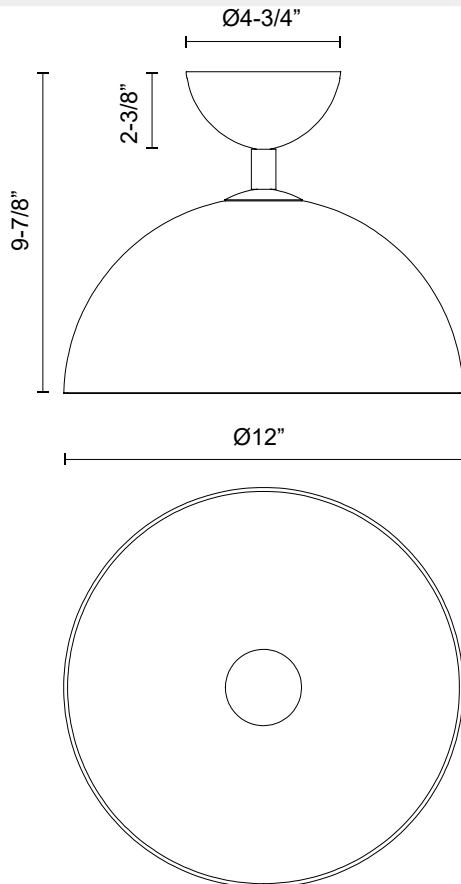

alora mood

P. 1.855.855.8926

CANADA: 19054 28TH Avenue Surrey - BC V3Z 6M3

USA: 3035 E. Lone Mountain Rd - Las Vegas, NV, 89081

JUDE SF563012

FIXTURE DIMENSIONS	D12" x H9-7/8"
LAMP TYPE	E26
MAX WATTAGE	60W
BULB QTY	1
BULBS INCLUDED	No
VOLTAGE	120V
GLASS DETAILS	Clear Glass
MATERIAL	Glass; Steel;
LOCATION	Dry
CANOPY DIMENSIONS	D4-3/4" x H2-3/8"
BRAND	Alora Mood

[D - Diameter, L - Length, W - Width, H - Height, E - Extension]

AVAILABLE FINISHES:

SF563012BGCL

Brushed
Gold/Clear Glass

SF563012MBCL

Clear Glass/Matte
Black

*For complete warranty terms, please visit: www.aloralighting.com/warranty