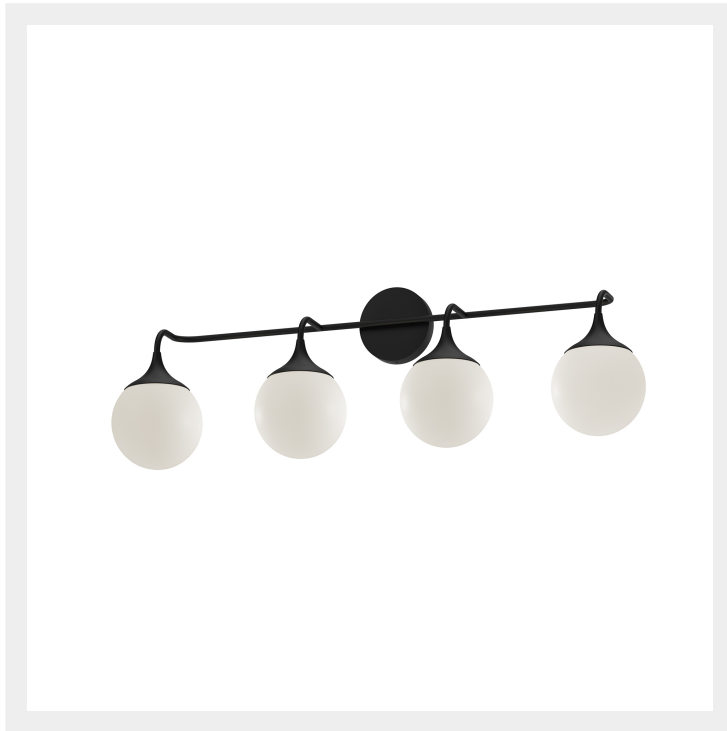

alora mood

P. 1.855.855.8926

CANADA: 19054 28TH Avenue Surrey - BC V3Z 6M3

USA: 3035 E. Lone Mountain Rd - Las Vegas, NV, 89081

NOUVEAU VL505136

FIXTURE DIMENSIONS	W35-1/2" x H11-7/8" x E8-1/4"
HEIGHT FROM CENTER	9-1/2"
EXTENSION	8-1/4"
LAMP TYPE	E26
MAX WATTAGE	40W
BULB QTY	4
BULBS INCLUDED	No
VOLTAGE	120V
GLASS DETAILS	Opal Glass
MATERIAL	Glass; Steel;
INSTALL OPTIONS	Up/Down; Wall;
LOCATION	Damp
CANOPY DIMENSIONS	D4-3/4" x E1"
BRAND	Alora Mood

[D - Diameter, L - Length, W - Width, H - Height, E - Extension]

AVAILABLE FINISHES:

VL505136AGOP
Aged Gold/Opal
Matte Glass

VL505136MBOP
Matte Black/Opal
Matte Glass

*For complete warranty terms, please visit: www.aloralighting.com/warranty