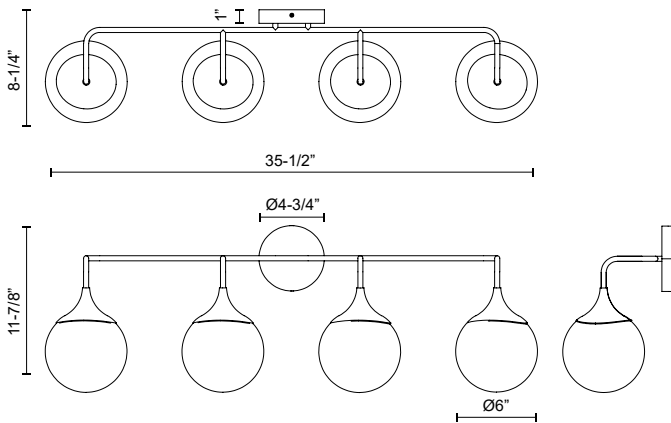

alora mood

P. 1.855.855.8926

CANADA: 19054 28TH Avenue Surrey - BC V3Z 6M3

USA: 3035 E. Lone Mountain Rd - Las Vegas, NV, 89081

NOUVEAU VL505136

FIXTURE DIMENSIONS	W35-1/2" x H11-7/8" x E8-1/4"
HEIGHT FROM CENTER	9-1/2"
EXTENSION	8-1/4"
LAMP TYPE	E26
MAX WATTAGE	40W
BULB QTY	4
BULBS INCLUDED	No
VOLTAGE	120V
GLASS DETAILS	Opal Glass
MATERIAL	Glass; Steel;
INSTALL OPTIONS	Up/Down; Wall;
LOCATION	Damp
CANOPY DIMENSIONS	D4-3/4" x E1"
BRAND	Alora Mood

[D - Diameter, L - Length, W - Width, H - Height, E - Extension]

AVAILABLE FINISHES:

VL505136AGOP
Aged Gold/Opal
Matte Glass

VL505136MBOP
Matte Black/Opal
Matte Glass

*For complete warranty terms, please visit: www.aloralighting.com/warranty