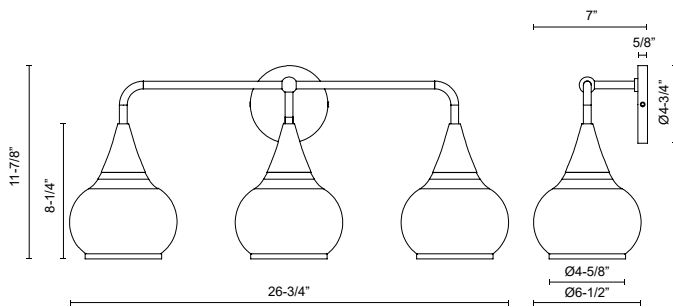

AVAILABLE FINISHES:

*For complete warranty terms, please visit: www.aloralighting.com/warranty

WWW.ALORAMOOD.COM

© 2022 KUZCO LIGHTING. ALL RIGHTS RESERVED.