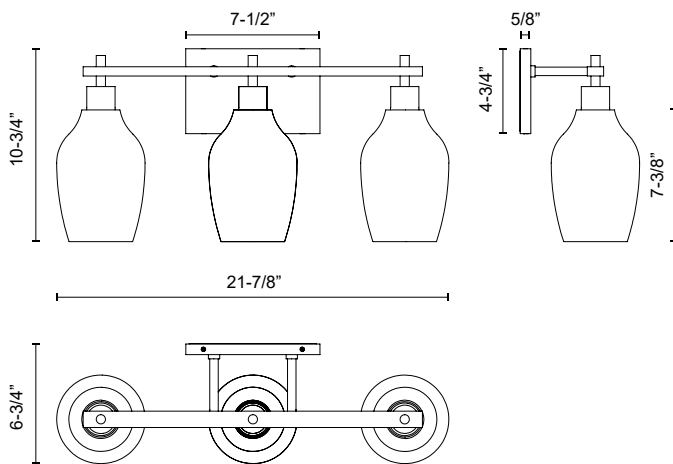

alora mood

P. 1.855.855.8926

CANADA: 19054 28TH Avenue Surrey - BC V3Z 6M3

USA: 3035 E. Lone Mountain Rd - Las Vegas, NV, 89081

KINGSLEY VL538322

FIXTURE DIMENSIONS	W21-7/8" x H10-3/4" x E6-3/4"
HEIGHT FROM CENTER	8-3/8"
EXTENSION	6-3/4"
LAMP TYPE	E26
MAX WATTAGE	60W
BULB QTY	3
BULBS INCLUDED	No
VOLTAGE	120V
GLASS DETAILS	Clear Glass
MATERIAL	Aluminum; Glass; Steel;
INSTALL OPTIONS	Down Only; Wall;
LOCATION	Damp
CANOPY DIMENSIONS	W7-1/2" x H4-3/4" x E5/8"
BRAND	Alora Mood

[D - Diameter, L - Length, W - Width, H - Height, E - Extension]

AVAILABLE FINISHES:

VL538322AGCL
Aged Gold/Clear
Glass

VL538322BNCL
Brushed
Nickel/Clear Glass

VL538322MBCL
Clear Glass/Matte
Black

*For complete warranty terms, please visit: www.aloralighting.com/warranty