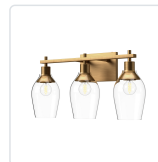

alora mood

P. 1.855.855.8926

CANADA: 19054 28TH Avenue Surrey - BC V3Z 6M3

USA: 3035 E. Lone Mountain Rd - Las Vegas, NV, 89081

KINGSLEY VL538322

FIXTURE DIMENSIONS	W21-7/8" x H10-3/4" x E6-3/4"
HEIGHT FROM CENTER	8-3/8"
EXTENSION	6-3/4"
LAMP TYPE	E26
MAX WATTAGE	60W
BULB QTY	3
BULBS INCLUDED	No
VOLTAGE	120V
GLASS DETAILS	Clear Glass
MATERIAL	Aluminum; Glass; Steel;
INSTALL OPTIONS	Down Only; Wall;
LOCATION	Damp
CANOPY DIMENSIONS	W7-1/2" x H4-3/4" x E5/8"
BRAND	Alora Mood

[D - Diameter, L - Length, W - Width, H - Height, E - Extension]

AVAILABLE FINISHES:

VL538322AGCL
Aged Gold/Clear
Glass

VL538322BNCL
Brushed
Nickel/Clear Glass

VL538322MBCL
Clear Glass/Matte
Black

*For complete warranty terms, please visit: www.aloralighting.com/warranty