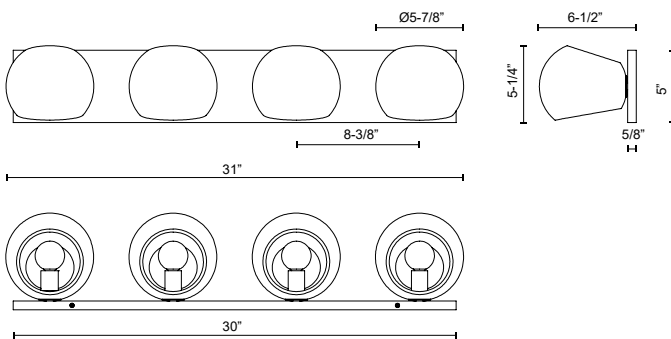

alora mood

P. 1.855.855.8926

CANADA: 19054 28TH Avenue Surrey - BC V3Z 6M3

USA: 3035 E. Lone Mountain Rd - Las Vegas, NV, 89081

WILLOW VL548431

FIXTURE DIMENSIONS	W31" x H5-1/4" x E6-1/2"
HEIGHT FROM CENTER	2-3/4"
EXTENSION	6-1/2"
LAMP TYPE	E12
MAX WATTAGE	60W
BULB QTY	4
BULBS INCLUDED	No
VOLTAGE	120V
GLASS DETAILS	Clear, Copper, Opal or Smoked Glass
MATERIAL	Glass; Steel;
INSTALL OPTIONS	Horizontal/Vertical; Wall;
LOCATION	Damp
CANOPY DIMENSIONS	W30" x H5" x E5/8"
BRAND	Alora Mood

[D - Diameter, L - Length, W - Width, H - Height, E - Extension]

AVAILABLE FINISHES:

*For complete warranty terms, please visit: www.aloralighting.com/warranty

WWW.ALORAMOOD.COM

© 2022 KUZCO LIGHTING. ALL RIGHTS RESERVED.