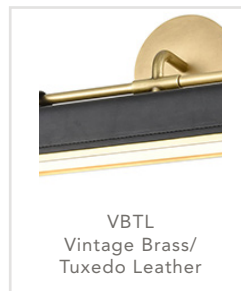

AVAILABLE FINISHES:

LED INFO

WATTAGE	16W
LUMENS	380lm
COLOR TEMPERATURE	2700K
CRI	90
DIMMABLE	Yes

*For complete warranty terms, please visit:
www.aloralighting.com/warranty