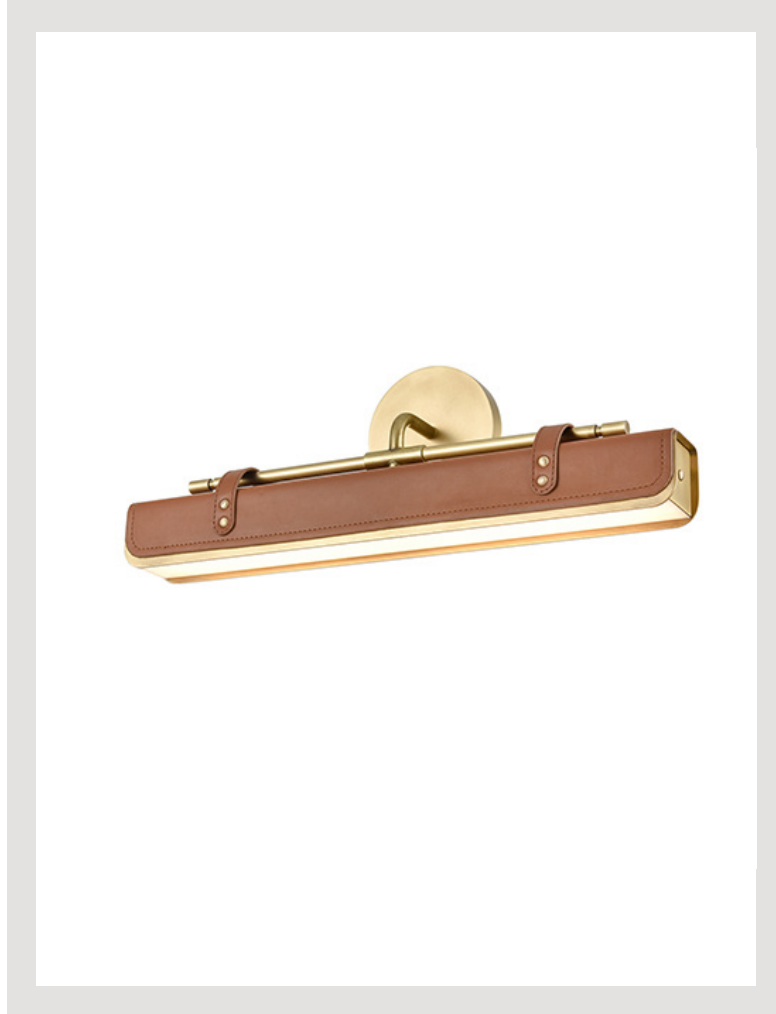

## VALISE

WV307919VBCL

FIXTURE DIMENSIONS	19.6" W x 7.1" H x 4.4" E
HEIGHT FROM CENTER	2.4"
WEIGHT	-
GLASS	-
MATERIAL	Steel & Vegan Leather
CANOPY SIZE	4.8" D x 0.8" E
LAMPING	LED - details below
VOLTAGE	120V
WIRE / CORD LENGTH	-
CORD TYPE	-
MINIMUM HANG HEIGHT	-
INSTALL OPTIONS	-
ADA COMPLIANT	-
CERTIFICATION	ETL
UPC	841387000685
PACKAGE SIZE	21.3" x 8.8" x 5.8"
PACKAGE WEIGHT	5.9 LBS