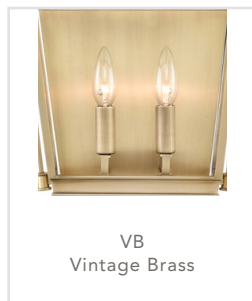

alora

P. 1.833.MY ALORA (692.5672)

CANADA: 102-19028 27TH Ave. - Surrey, BC V3Z 5T1

USA: 3035 E. Lone Mountain Rd - Las Vegas, NV, 89081

MANOR

WV312202UB

FIXTURE DIMENSIONS	12"W x 13.7"H x 6.8"E
HEIGHT FROM CENTER	8.7"
WEIGHT	-
GLASS	-
MATERIAL	Brass & Steel
CANOPY SIZE	10.1"W x 10"H x 0.8"E
LAMPING	2 x 60W, E12
VOLTAGE	120V
WIRE / CORD LENGTH	-
CORD TYPE	-
MINIMUM HANG HEIGHT	-
INSTALL OPTIONS	-
ADA COMPLIANT	-
CERTIFICATION	UL
UPC	841387003372
PACKAGE SIZE	-
PACKAGE WEIGHT	-

[D - Diameter, L - Length, W - Width, H - Height, E - Extension]

AVAILABLE FINISHES:

*For complete warranty terms, please visit:
www.aloralighting.com/warranty