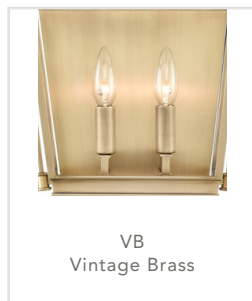

alora

P. 1.833.MY ALORA (692.5672)

CANADA: 102-19028 27TH Ave. - Surrey, BC V3Z 5T1

USA: 3035 E. Lone Mountain Rd - Las Vegas, NV, 89081

MANOR

WV312202VB

FIXTURE DIMENSIONS	12"W x 13.7"H x 6.8"E
HEIGHT FROM CENTER	8.7"
WEIGHT	-
GLASS	-
MATERIAL	Brass & Steel
CANOPY SIZE	10.1"W x 10"H x 0.8"E
LAMPING	2 x 60W, E12
VOLTAGE	120V
WIRE / CORD LENGTH	-
CORD TYPE	-
MINIMUM HANG HEIGHT	-
INSTALL OPTIONS	-
ADA COMPLIANT	-
CERTIFICATION	UL
UPC	841387003389
PACKAGE SIZE	-
PACKAGE WEIGHT	-

[D - Diameter, L - Length, W - Width, H - Height, E - Extension]

AVAILABLE FINISHES:

**For complete warranty terms, please visit:
www.aloralighting.com/warranty*