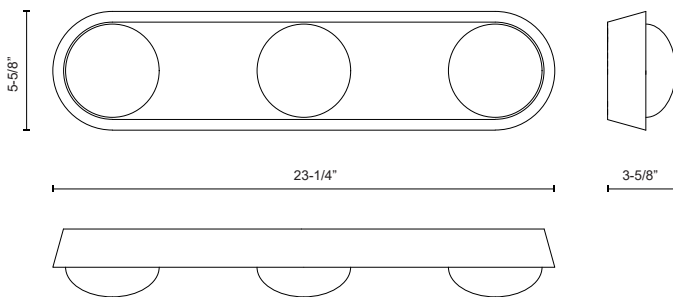

ALONSO WV320323

FIXTURE DIMENSIONS	W23-1/4" x H5-5/8" x E3-5/8"
HEIGHT FROM CENTER	2-3/4"
EXTENSION	3-5/8"
LIGHT SOURCE	LED with DC Driver
WATTAGE	13W
TOTAL LUMENS	960lm
DELIVERED LUMENS	300lm*
VOLTAGE	120V
COLOR TEMPERATURE	3000K
CRI (RA)	90CRI
DIMMABLE	Yes, TRIAC/ELV Dimmer (Not Included)
GLASS DETAILS	Opal Glass
MATERIAL	Steel + Aluminum + Alabaster Detail
SHADE DETAILS	Steel Shade with Alabaster Detail
ILLUMINATION DIRECTION	Front
INSTALL OPTIONS	Wall Mount, All Orientation
ADA COMPLIANT	YES
LOCATION	Damp
BRAND	Alora

[D - Diameter, L - Length, W - Width, H - Height, E - Extension]

AVAILABLE FINISHES:

WV320323VB
Vintage Brass

WV320323UB
Urban Bronze

*For complete warranty terms, please visit: www.aloralighting.com/warranty