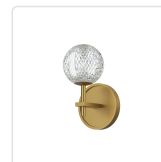

## MARNI WV321201PN

FIXTURE DIMENSIONS W5-1/8" x H8-5/8" x E5-3/8"

HEIGHT FROM  
CENTER 6-1/8"

EXTENSION 5-3/8"

LIGHT SOURCE LED

WATTAGE 5W

TOTAL LUMENS 425lm

DELIVERED LUMENS 378lm

VOLTAGE 120V

COLOR TEMPERATURE 3000K

CRI (RA) 90CRI

DIMMABLE Yes, TRIAC/ELV Dimmer (Not Included)

DIFFUSER DETAILS Clear Carved Acrylic

MATERIAL Clear Carved Acrylic; Steel;

INSTALL OPTIONS Up/Down

LOCATION Damp

BARCODE 691759061246

CANOPY D5-1/8" x E7/8"

DIMENSIONS

FINISH OPTION(S) Polished Nickel

[ D - Diameter, L - Length, W - Width, H - Height, E - Extension ]

### AVAILABLE FINISHES:

WV321201PN

Polished Nickel

WV321201NB

Natural Brass

\*For complete warranty terms, please visit: [www.aloralighting.com/warranty](http://www.aloralighting.com/warranty)