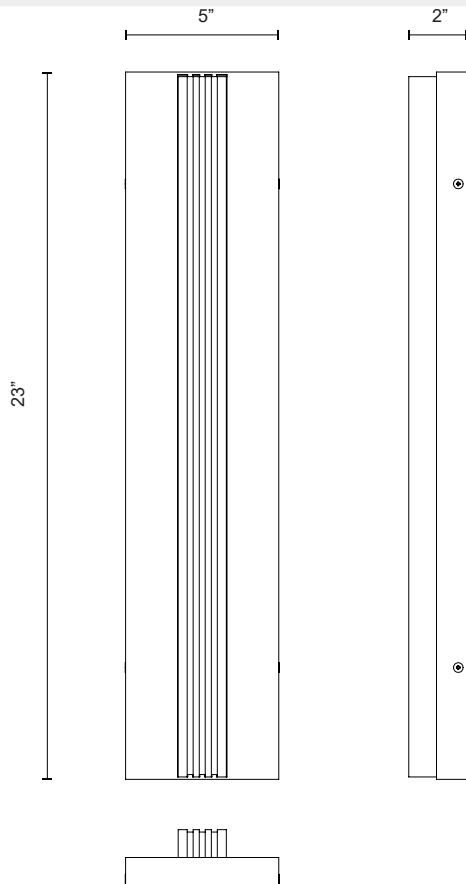

## KISMET WV322623

|                    |  |
|--------------------|--|
| FIXTURE DIMENSIONS | W5" x H23" x E2"                       |
| LIGHT SOURCE       | AC LED Module                          |
| WATTAGE            | 31W                                    |
| TOTAL LUMENS       | 2400lm                                 |
| DELIVERED LUMENS   | PNAR-1558lm; UBAR-1388lm; VBAR-1470lm; |
| VOLTAGE            | 120V                                   |
| COLOR TEMPERATURE  | 3000K                                  |
| CRI (RA)           | 90CRI                                  |
| DIMMABLE           | Yes, ELV Dimmer (Not Included)         |
| MATERIAL           | Alabaster; Iron;                       |
| INSTALL OPTIONS    | All Orientation; Wall;                 |
| ADA COMPLIANT      | YES                                    |
| LOCATION           | Damp                                   |
| CEC TITLE 24 JA8   | Yes, JA8-2022                          |
| BRAND              | Alora                                  |

[ D - Diameter, L - Length, W - Width, H - Height, E - Extension ]