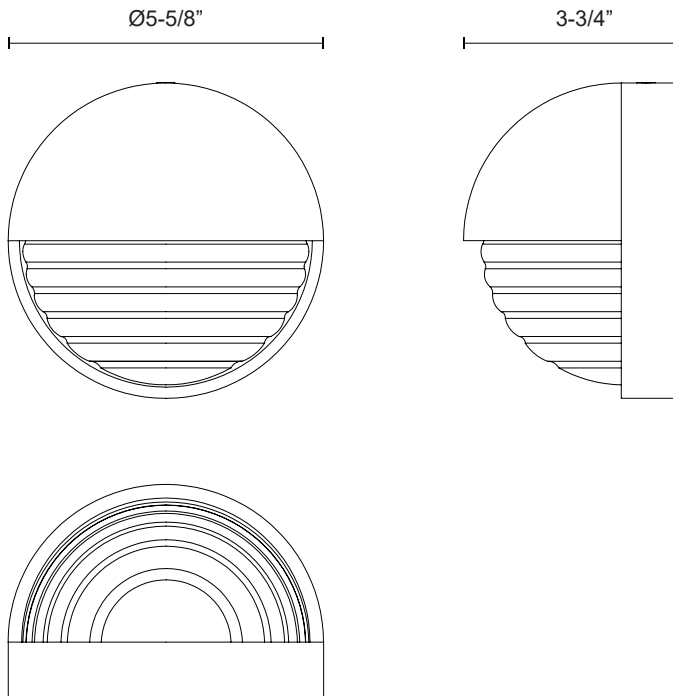

PALAIS WV330106

FIXTURE DIMENSIONS	D5-5/8" x E3-3/4"
LIGHT SOURCE	AC LED Module
WATTAGE	9W
TOTAL LUMENS	720lm
DELIVERED LUMENS	PNCR – 307lm; UBCR – 168lm; VBCR – 196lm;
VOLTAGE	120V
COLOR TEMPERATURE	3000K
CRI (RA)	90CRI
DIMMABLE	Yes, ELV Dimmer (Not Included)
GLASS DETAILS	Clear Glass
MATERIAL	Glass; Iron;
INSTALL OPTIONS	All Orientation; Wall;
ADA COMPLIANT	YES
LOCATION	Damp
CEC TITLE 24 JA8	Yes, JA8-2022
BRAND	Alora

[D - Diameter, L - Length, W - Width, H - Height, E - Extension]

AVAILABLE FINISHES:

WV330106PNCR
Polished
Nickel/Ribbed
Glass

WV330106UBCR
Ribbed
Glass/Urban
Bronze

WV330106VBCR
Ribbed
Glass/Vintage
Brass