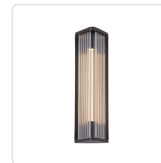

SABRE WV339112

FIXTURE DIMENSIONS	W4-3/8" x H11-1/8" x E3-7/8"
LIGHT SOURCE	LED with DC Driver
WATTAGE	6W
TOTAL LUMENS	480lm
DELIVERED LUMENS	PNCR-325lm; UBCR-237lm; VBCR-287lm;
VOLTAGE	120V
COLOR TEMPERATURE	2700K
CRI (RA)	90CRI
DIMMABLE	Yes, TRIAC or ELV Dimmer (Not Included)
GLASS DETAILS	Clear Glass
MATERIAL	Aluminum; Glass; Iron;
INSTALL OPTIONS	All Orientation; Wall;
ADA COMPLIANT	YES
LOCATION	Damp
CEC TITLE 24 JA8	Yes, JA8-2022
BRAND	Alora

[D - Diameter, L - Length, W - Width, H - Height, E - Extension]

AVAILABLE FINISHES:

WV339112PNCR
Polished
Nickel/Ribbed
Glass

WV339112UBCR
Ribbed
Glass/Urban
Bronze

WV339112VBCR
Ribbed
Glass/Vintage
Brass